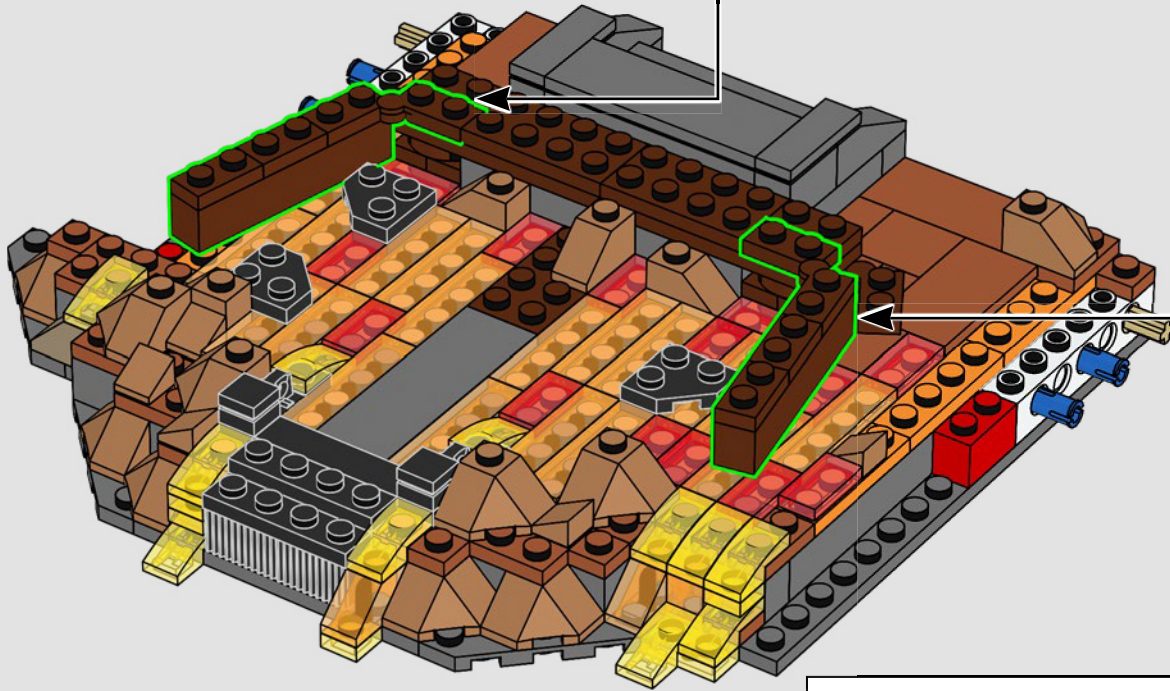

31

32

33

34

35

The rocky terrain around the Dark Tower comes in several different colours. The rocks closest to the lava are the warmest colours, while those further away are darker and colder.

36

37