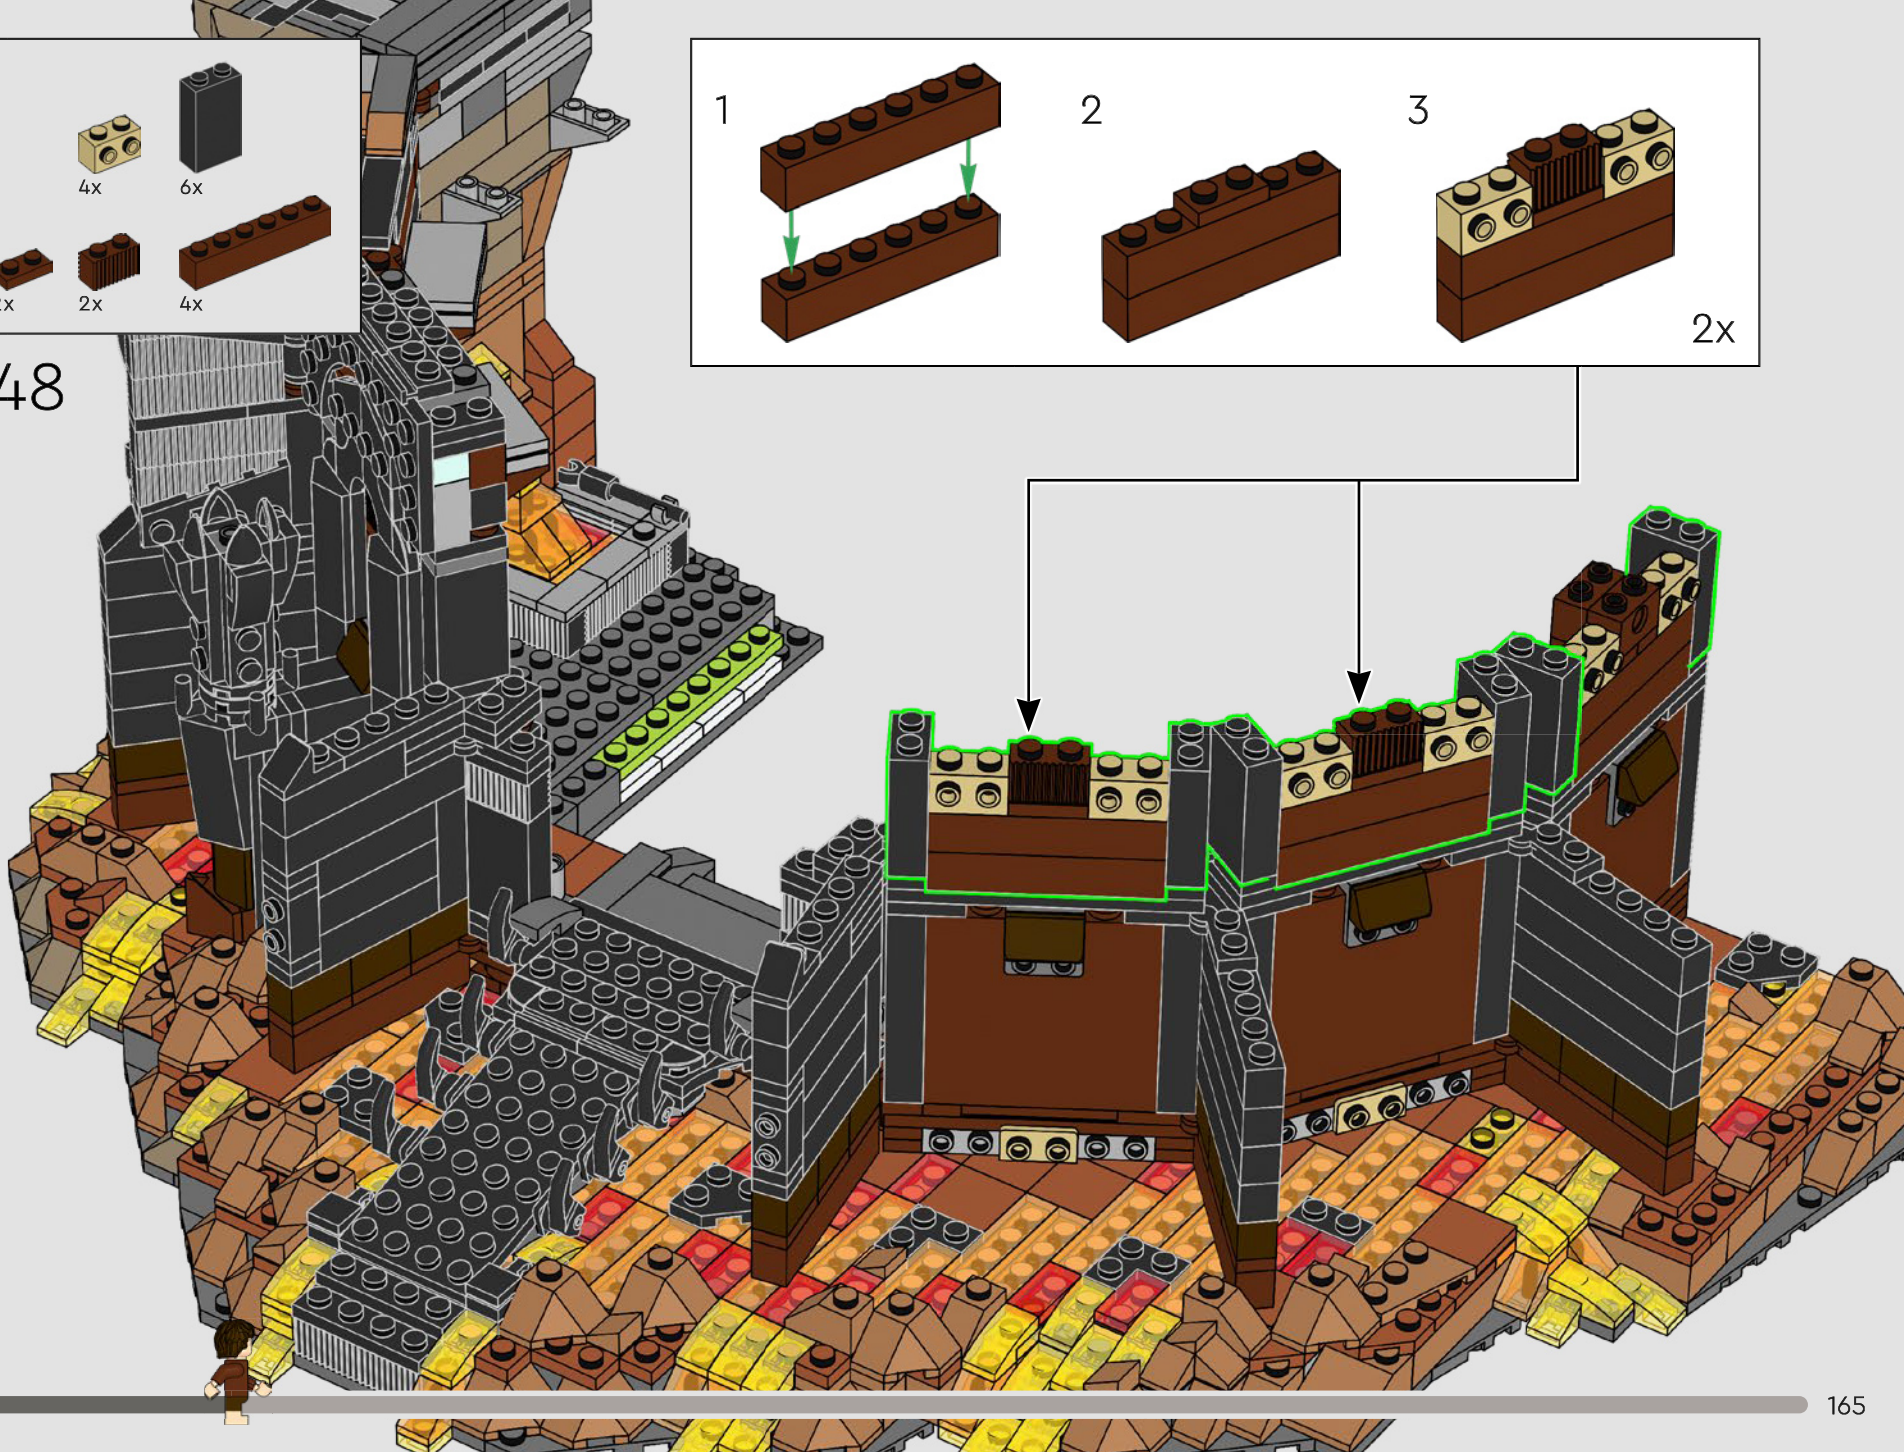

246

247

 The name Barad-dûr™ means 'Dark Tower' in the Elvish language of Sindarin.

248

249

250

251

252