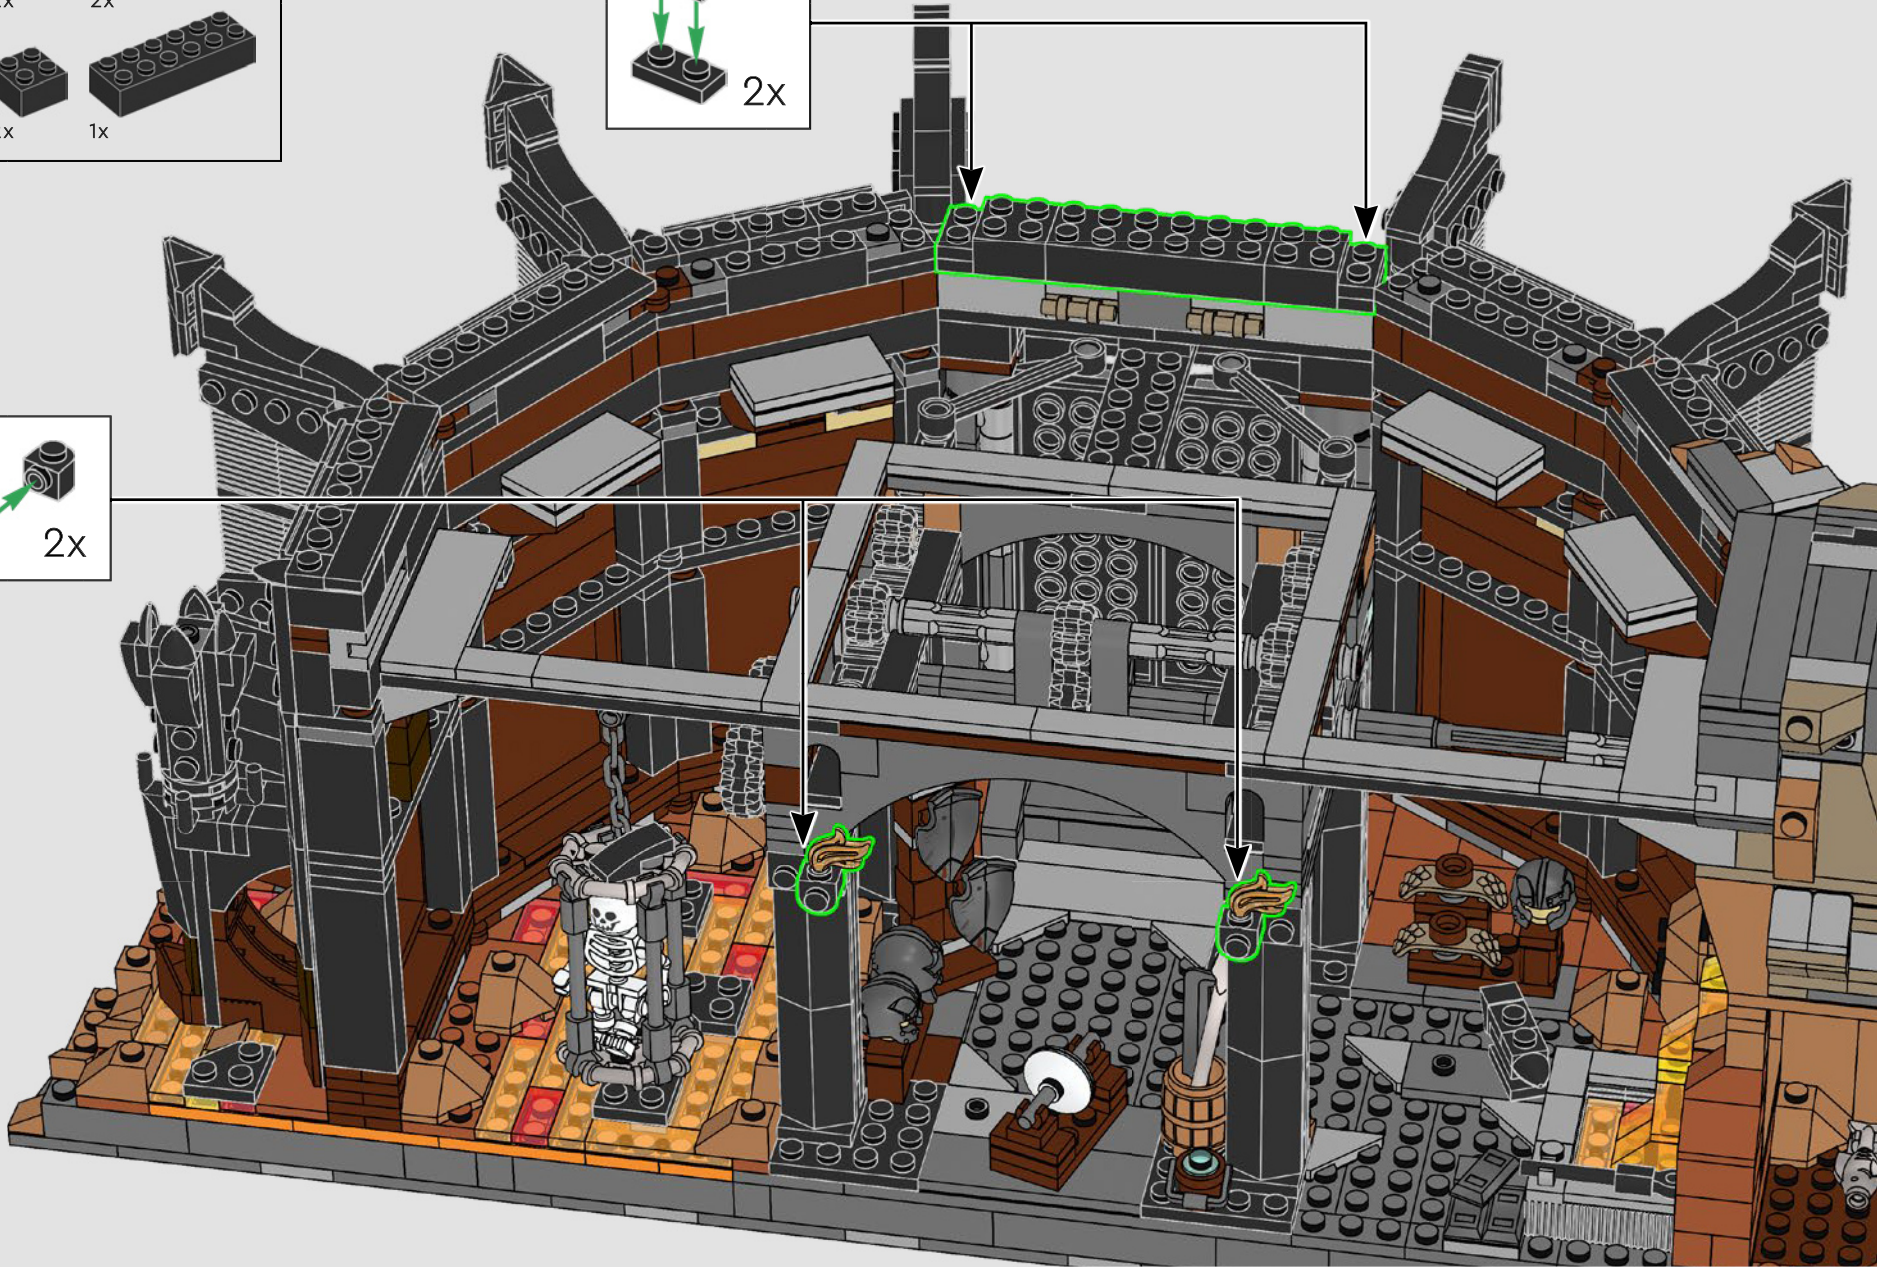

415

416

Turning a big gear in the back lowers or lifts the cage that hangs perilously above the lava pit.

417

419

420

421

422