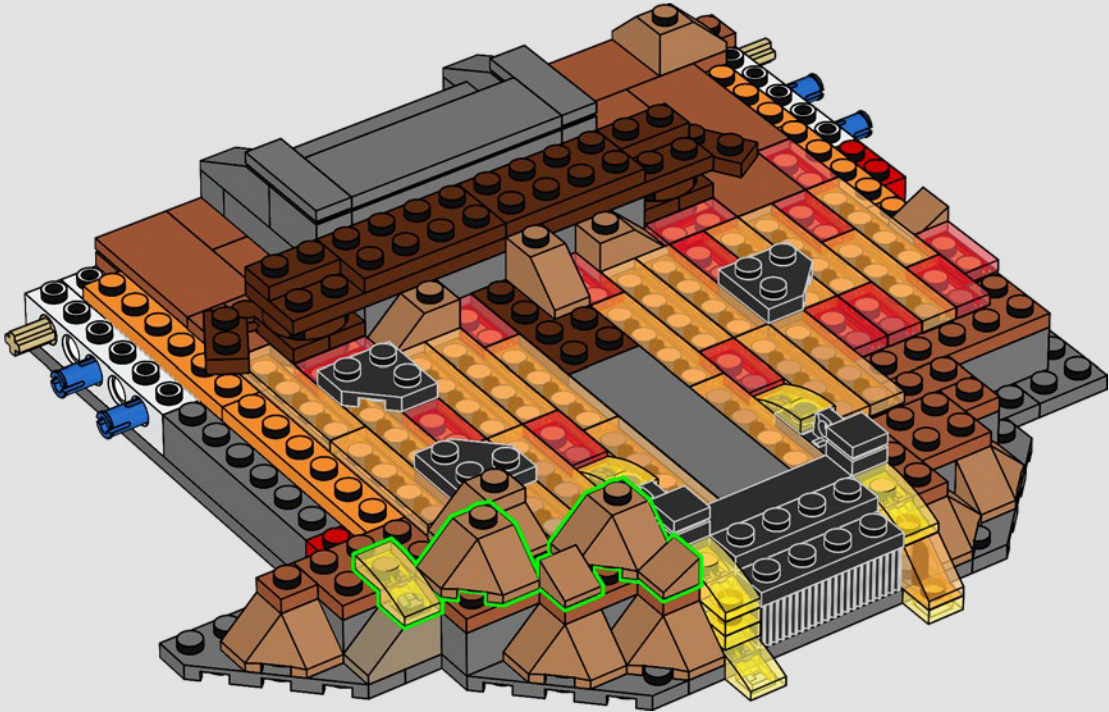

31

32

33

34

35

The rocky terrain around the Dark Tower comes in several different colours. The rocks closest to the lava are the warmest colours, while those further away are darker and colder.

36

37