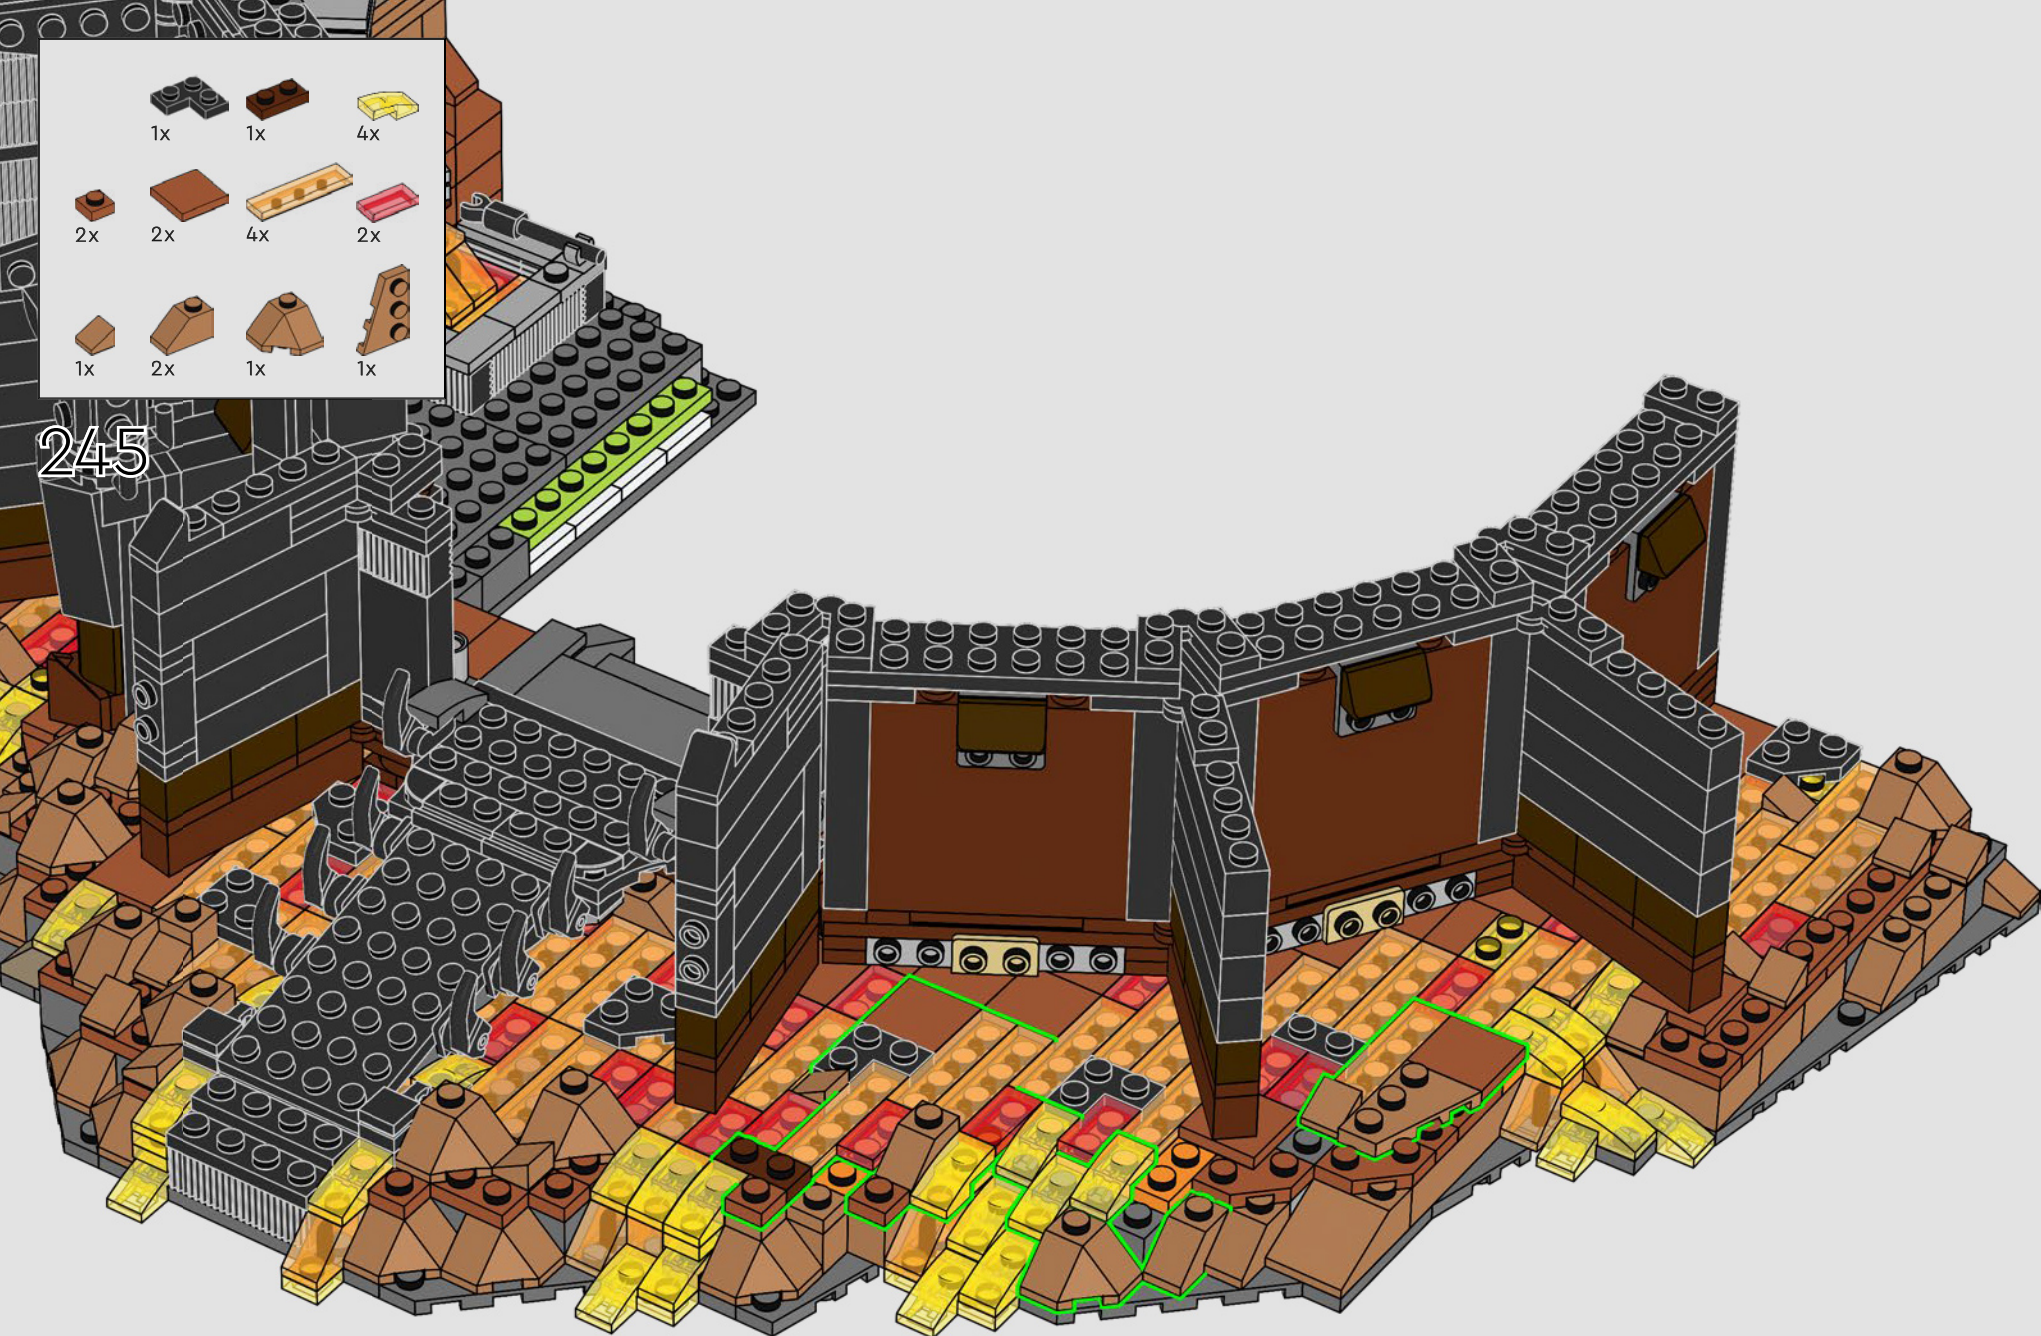

246

247

 The name Barad-dûr™ means 'Dark Tower' in the Elvish language of Sindarin.

248

249

250

251

252