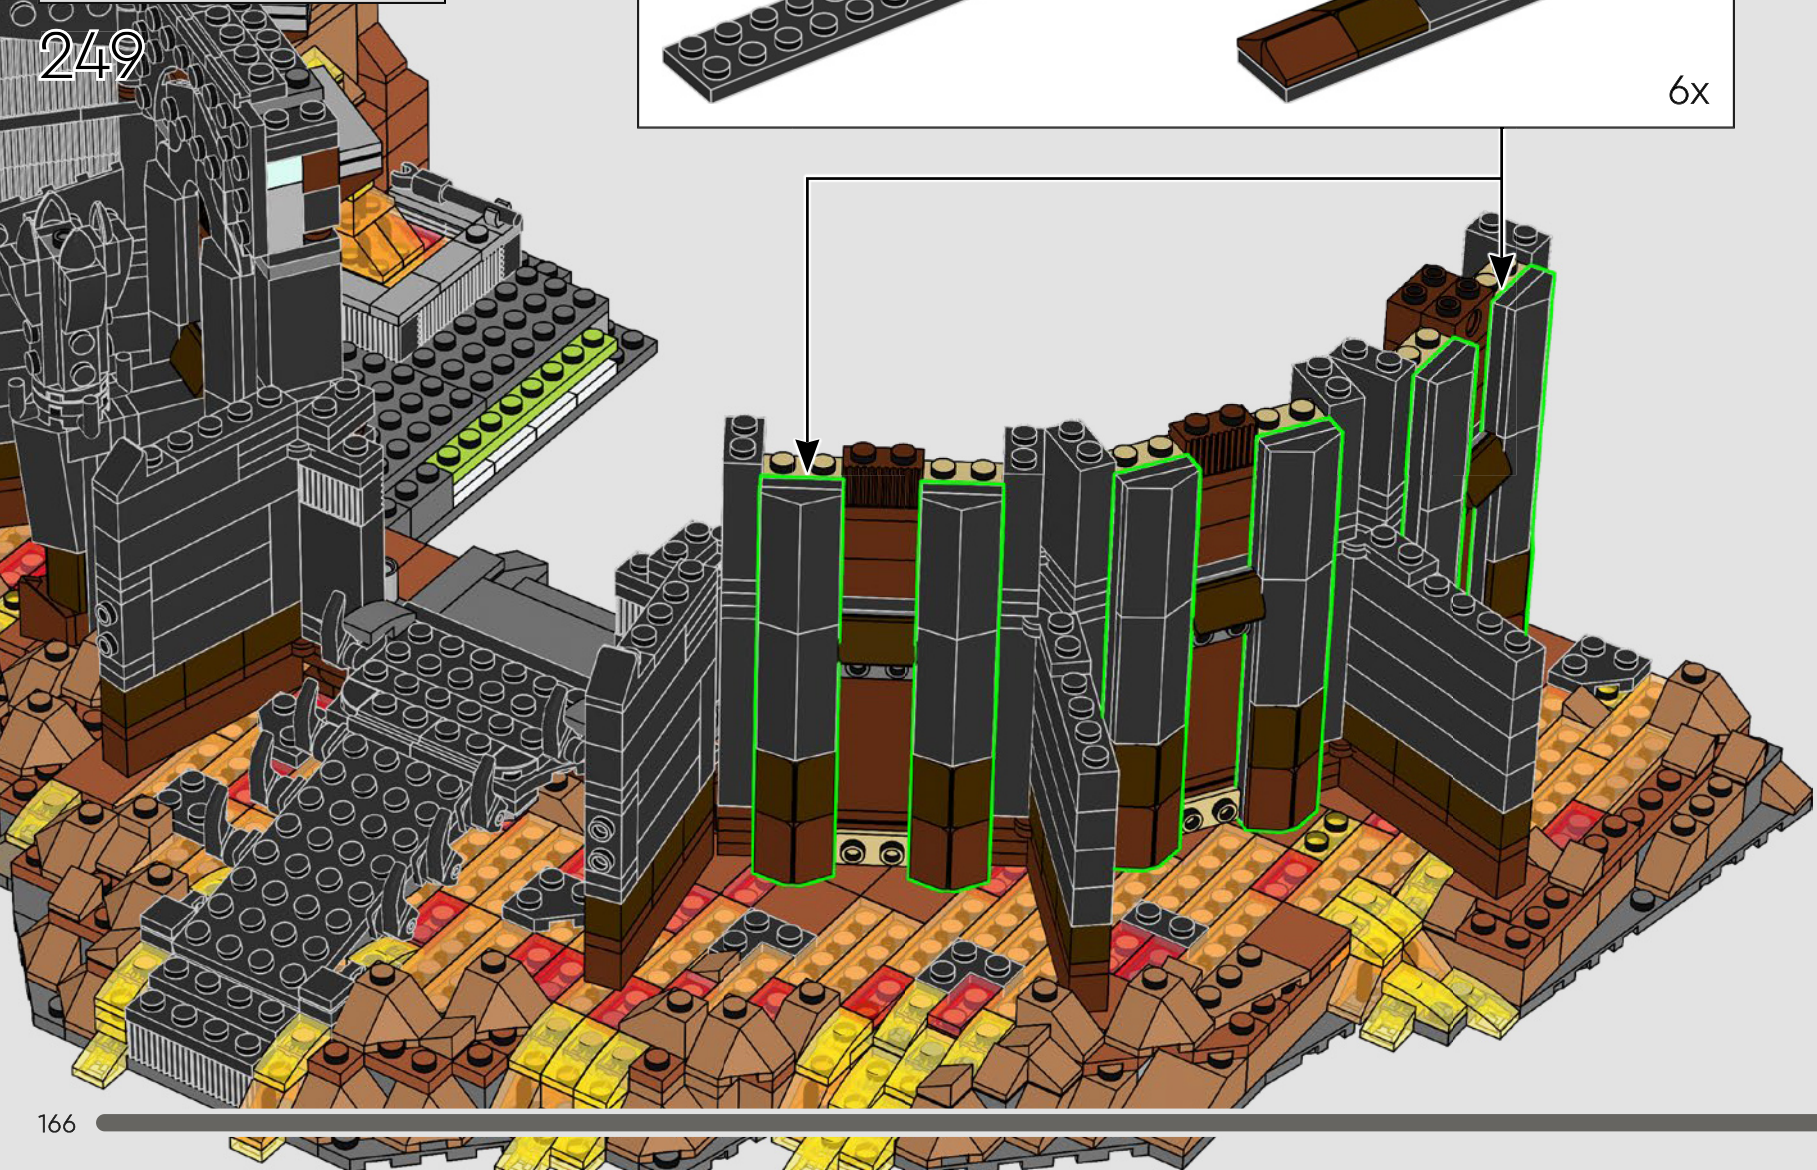

246

247

 The name Barad-dûr™ means 'Dark Tower' in the Elvish language of Sindarin.

248

249

250

251

252