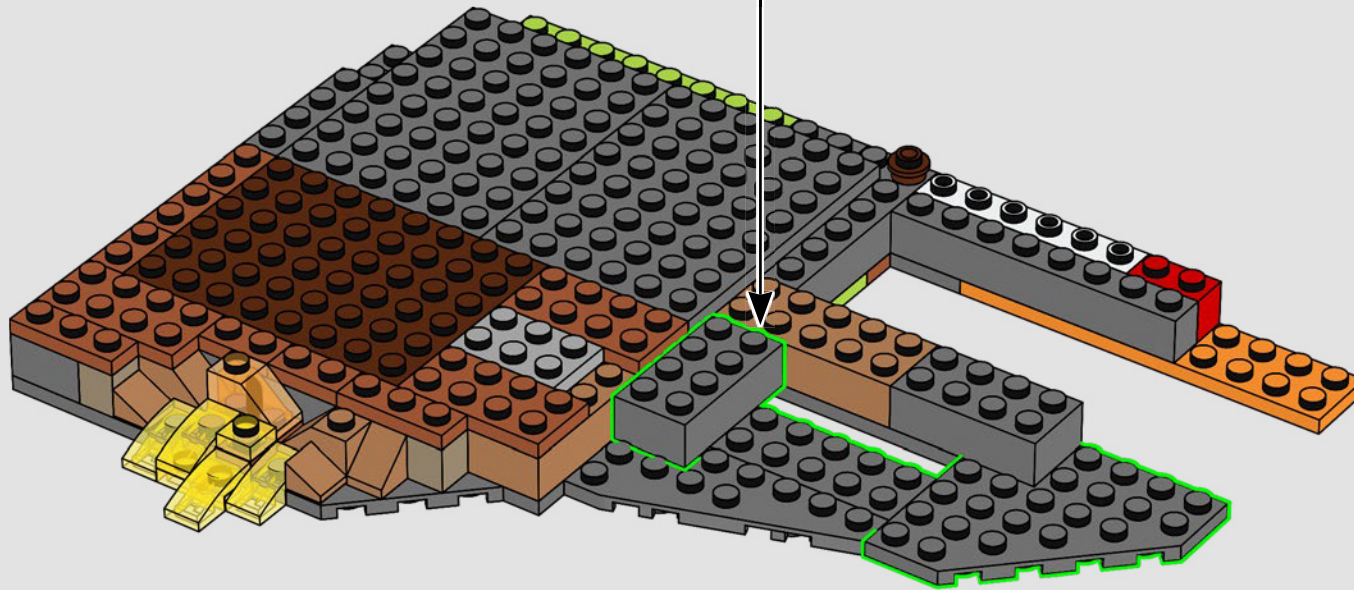

46

47

48

49

50

Posing as Orcs, it took Frodo Baggins™ and Samwise Gamgee™ around ten days to trek across the rough terrain of Mordor™ to reach Mount Doom.

53

54