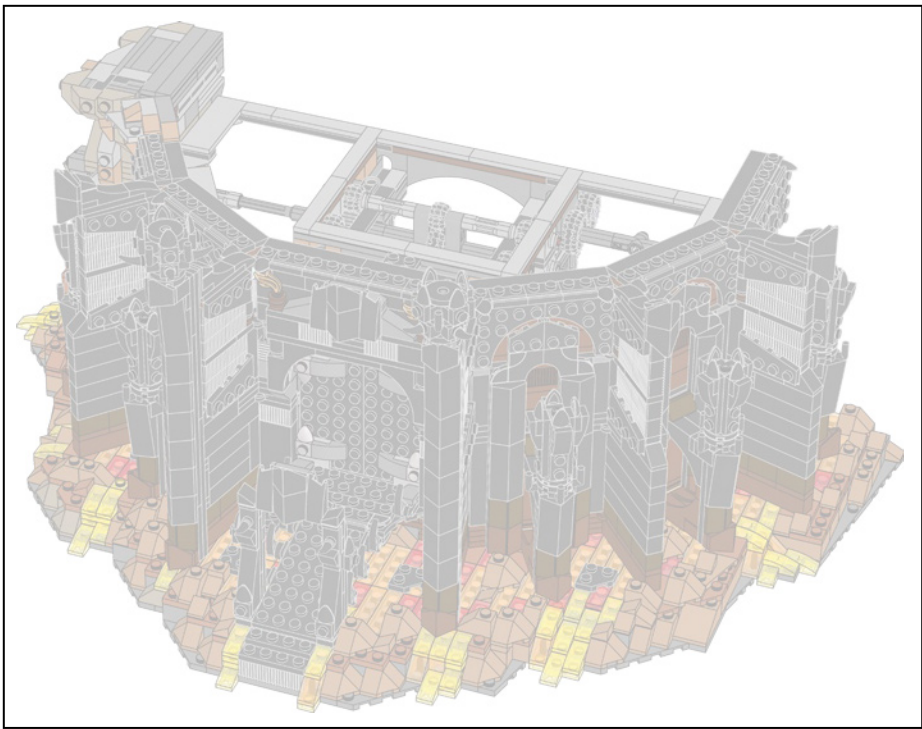

9

The 1x4 flat LEGO® tile in transparent orange is a new colour made for this model. The set contains 63 of them. 

10

2

1

3

4

5