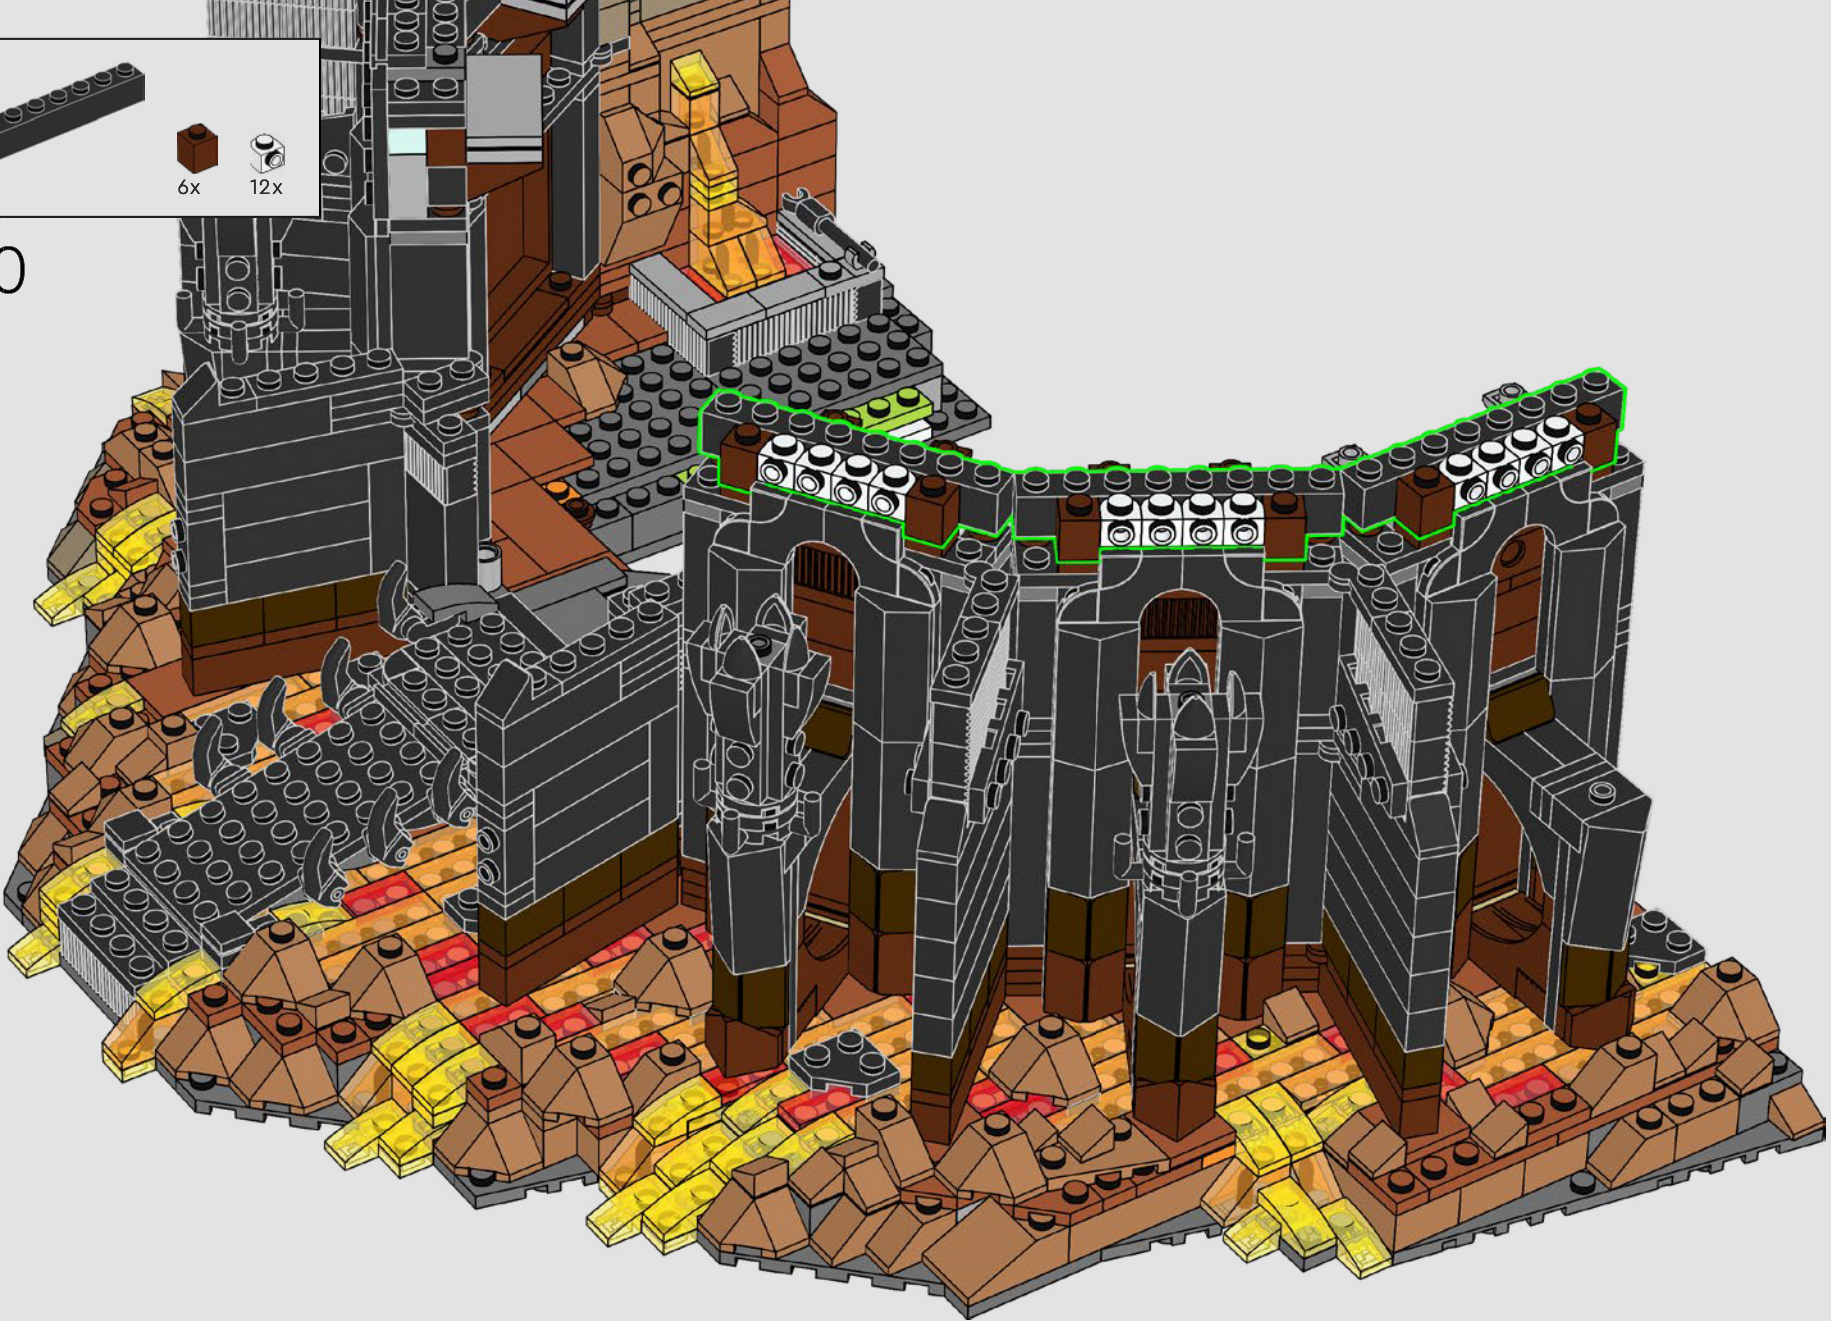

267

268

269

270

2x

Barad-dûr™ is the tallest structure in Middle-earth™, allegedly over 914 metres (3,000 feet) tall. It took over 600 years to build.

272

273

274

275

276

277

279

280

281

282