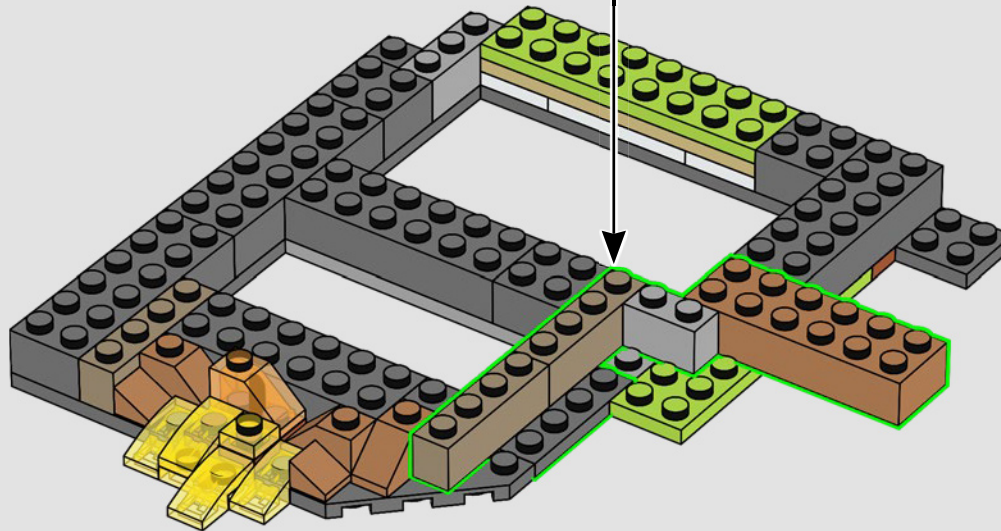

46

47

48

49

50

Posing as Orcs, it took Frodo Baggins™ and Samwise Gamgee™ around ten days to trek across the rough terrain of Mordor™ to reach Mount Doom.

53

54