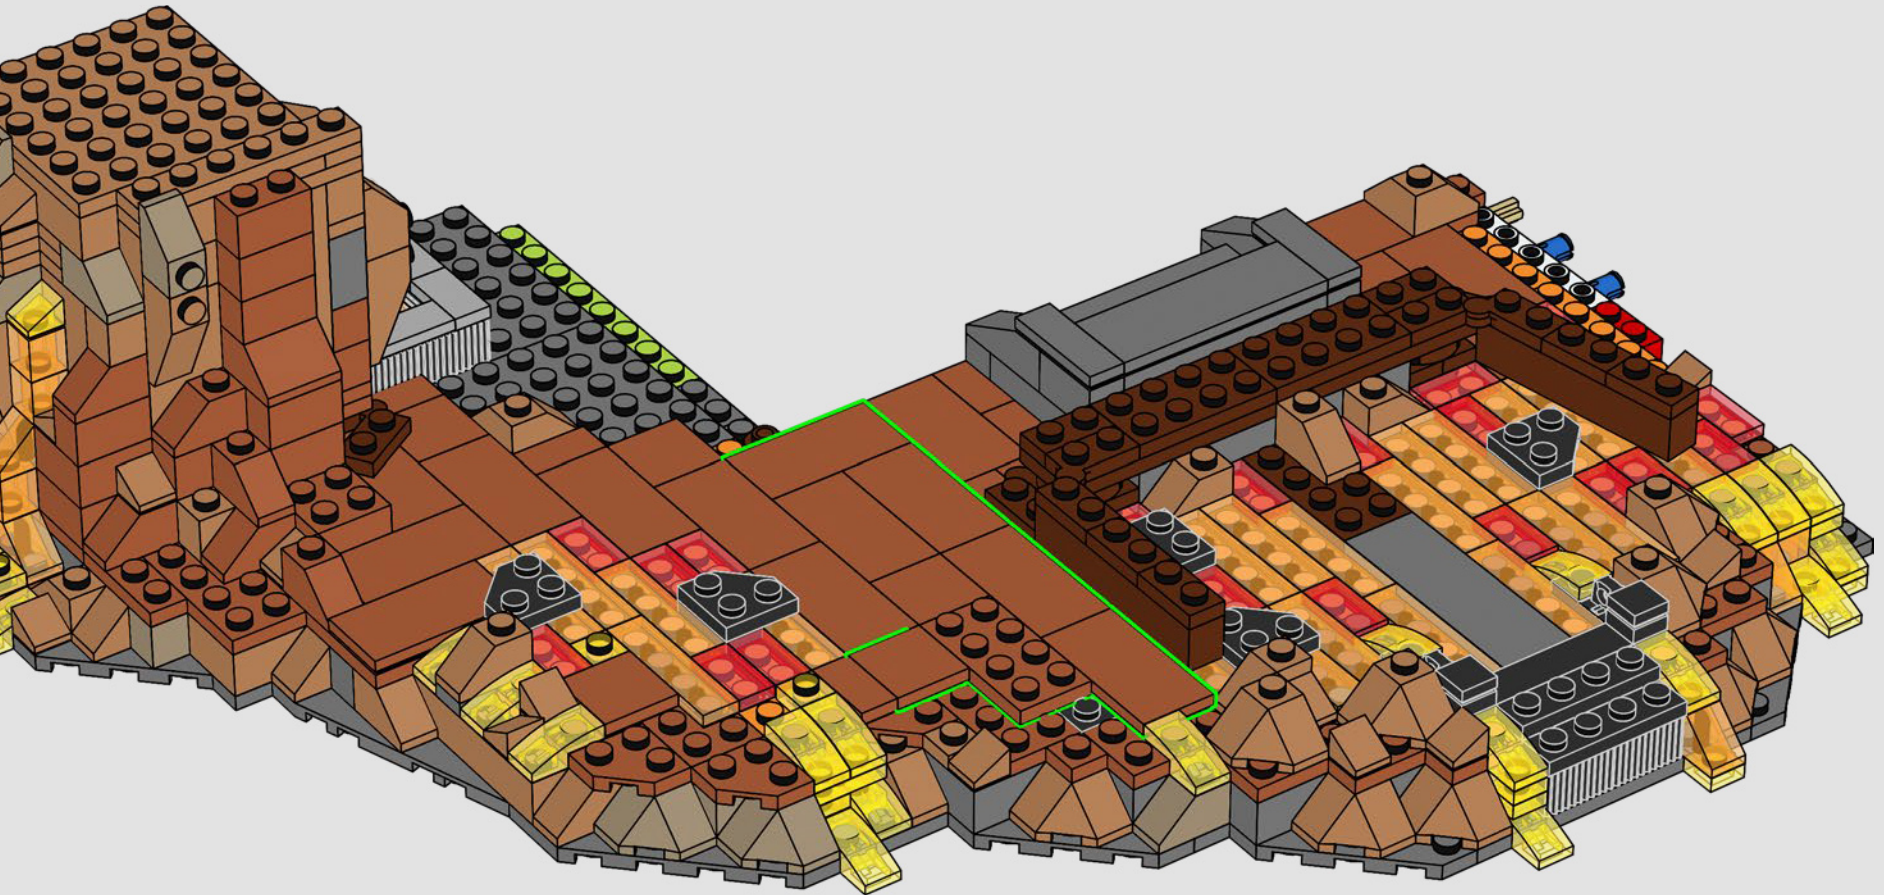

"There's some good in this world, Mr. Frodo, and it's worth fighting for."
- Samwise Gamgee™

88