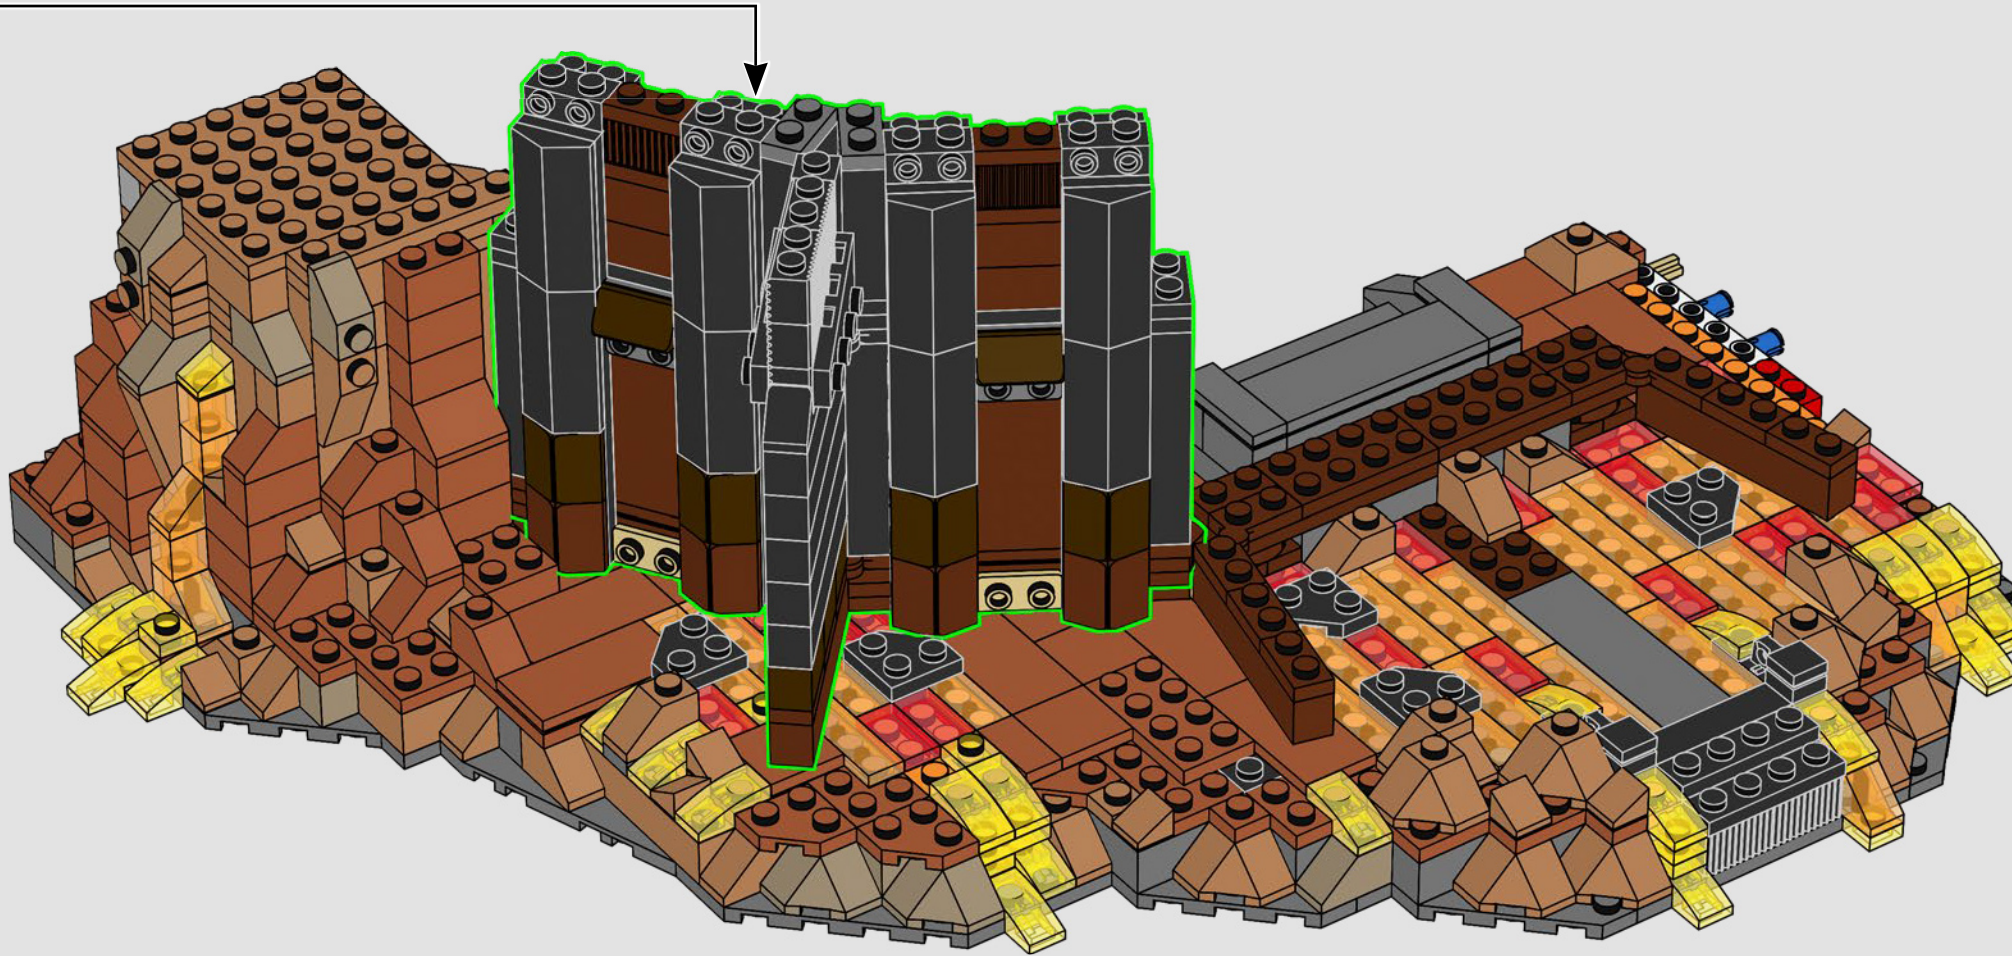

"To fans of *The Lord of the Rings*™ novels and films, Barad-dûr™ is one of the most characteristic locations in Middle-earth. In the films, we barely see the entire tower or its interior up close, so we experimented with different scenes and ideas. The model is quite big, so we split it into sections that allow for a better building experience and better handling of the model.

"The model is very dark, so we added colour gradients to create the illusion of lava reflections, as well as the all-seeing, moving Eye of Sauron™ on the top platform. The model is equipped with several different functions, from the opening front gates and turning ladder in the library, to hidden sections, surprise accessories and secrets of the Dark Tower. We hope fans of both LEGO sets and *The Lord of the Rings* will really enjoy exploring this formidable Mordor landmark."

100

101

102

103

"One does not simply walk into Mordor, especially not beyond the tall impenetrable walls of Sauron's fortress." – Boromir™

104

105

106