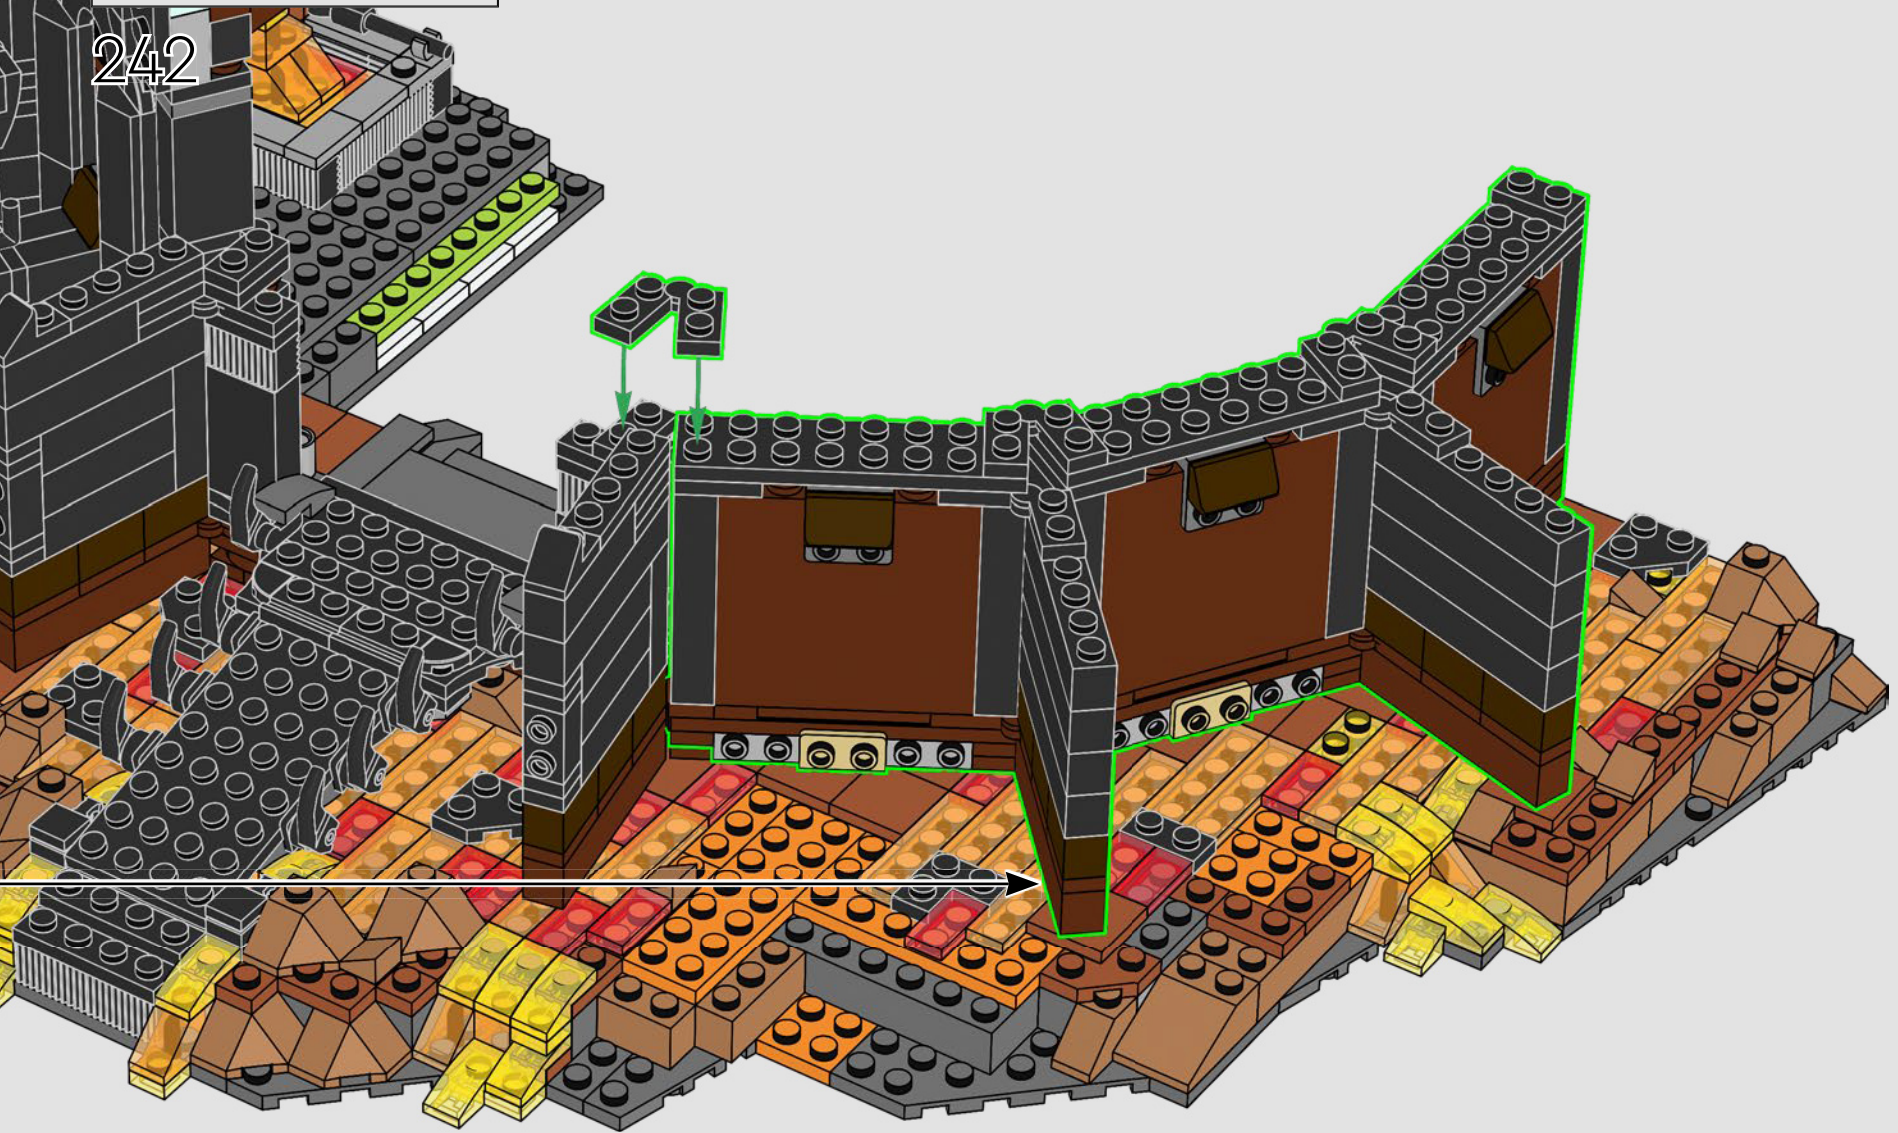

238

 The model uses hinge elements to create the unique shape of the fortress. Every floor was designed by using different angles.

239

240

241

242

- |    |    |    |
|----|----|----|
|    |    |    |
| 1x | 2x | 1x |
|    |    |    |
| 1x | 1x | 1x |