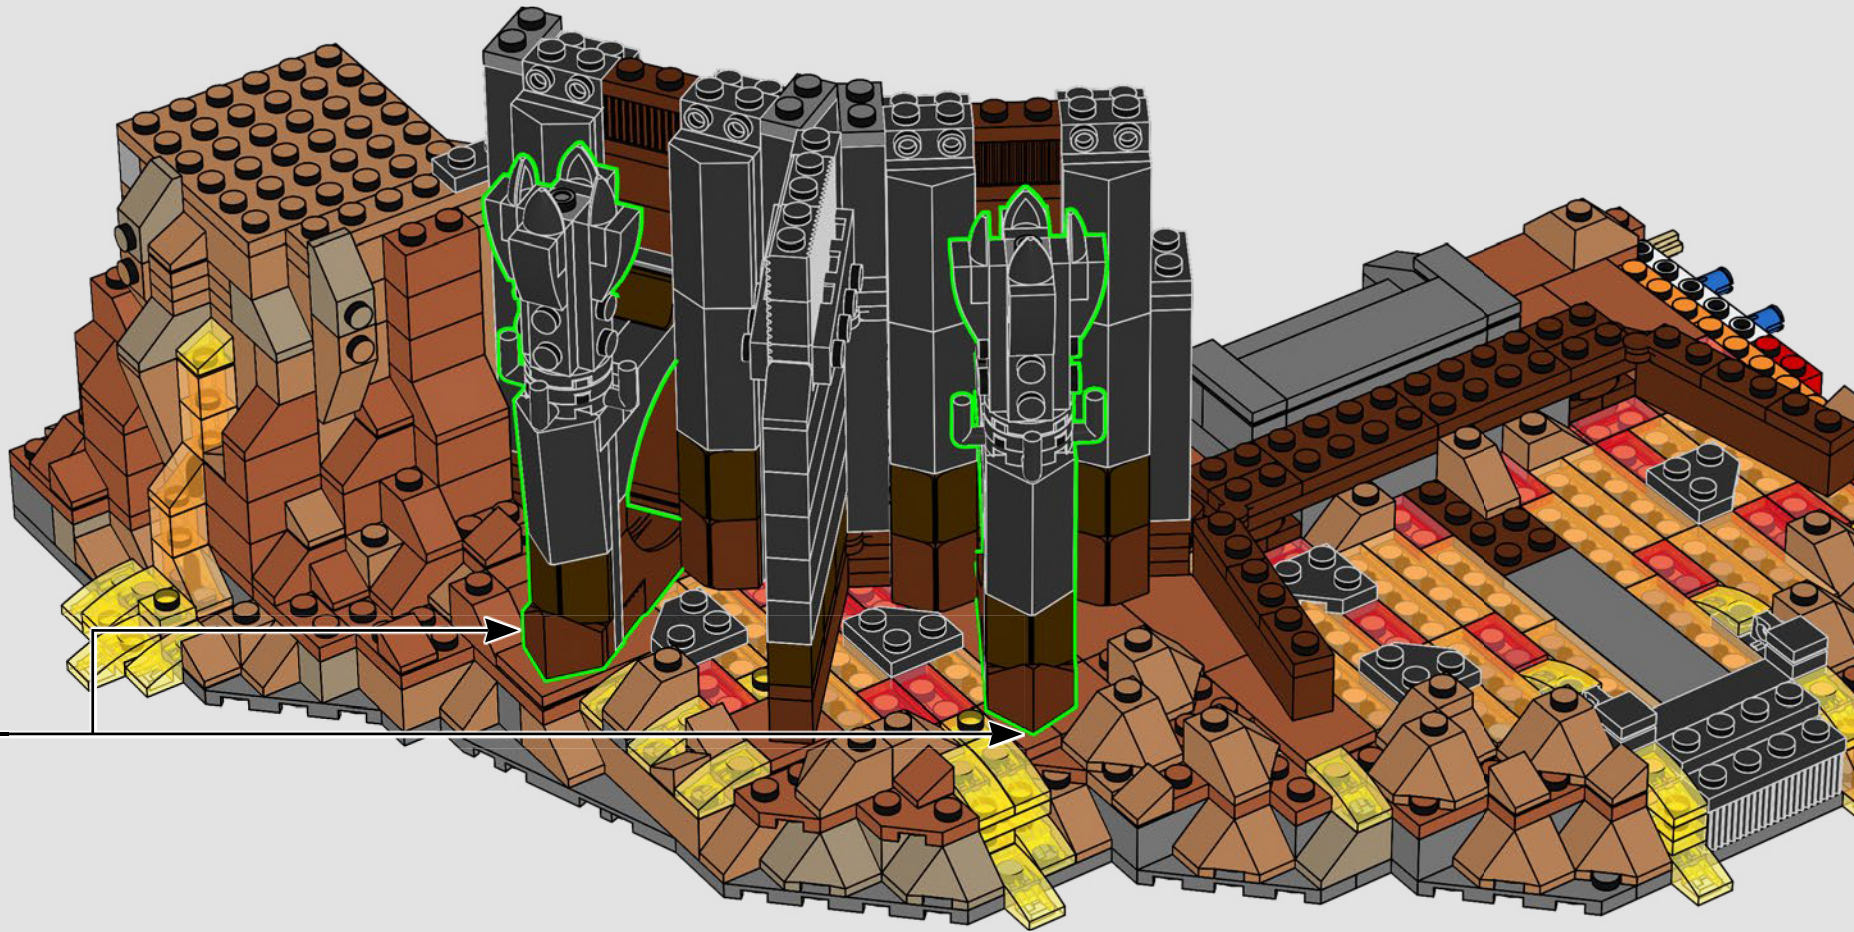

"The model is very dark, so we added colour gradients to create the illusion of lava reflections, as well as the all-seeing, moving Eye of Sauron™ on the top platform. The model is equipped with several different functions, from the opening front gates and turning ladder in the library, to hidden sections, surprise accessories and secrets of the Dark Tower. We hope fans of both LEGO sets and *The Lord of the Rings* will really enjoy exploring this formidable Mordor landmark."

124

125

2x

The colour gradient gives the dark, sharp and pointy architecture of the tower a majestic and dynamic appearance.

126

127

128

129