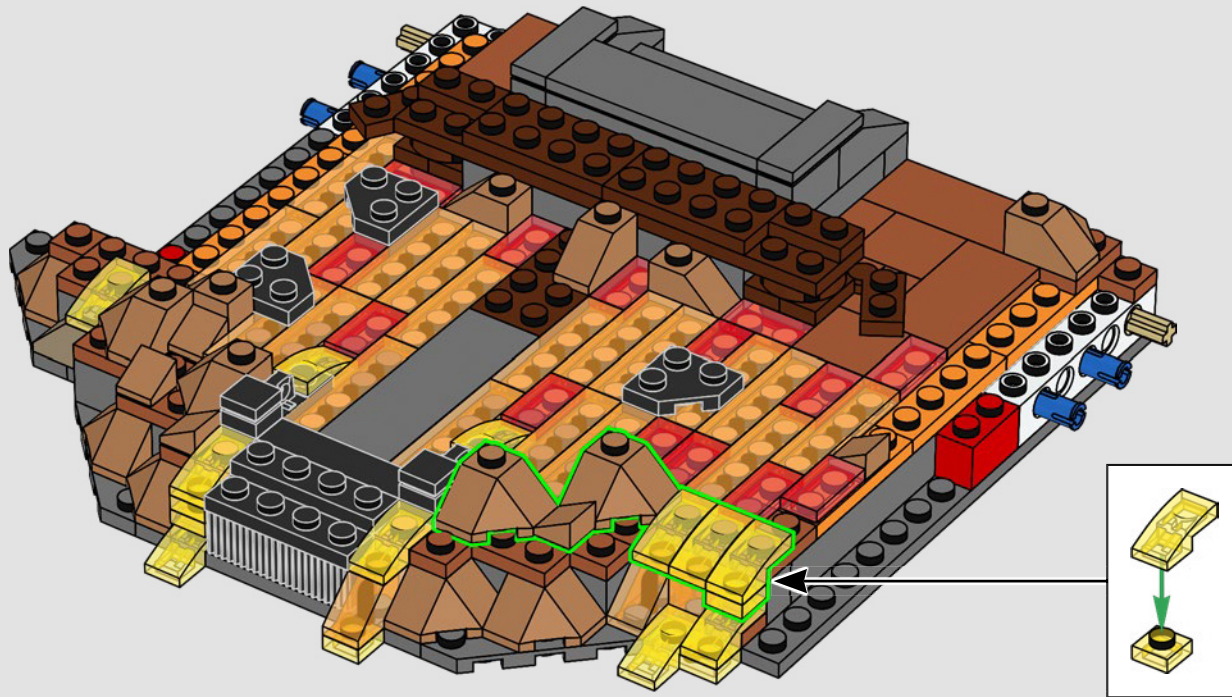

The rocky terrain around the Dark Tower comes in several different colours. The rocks closest to the lava are the warmest colours, while those further away are darker and colder.

36