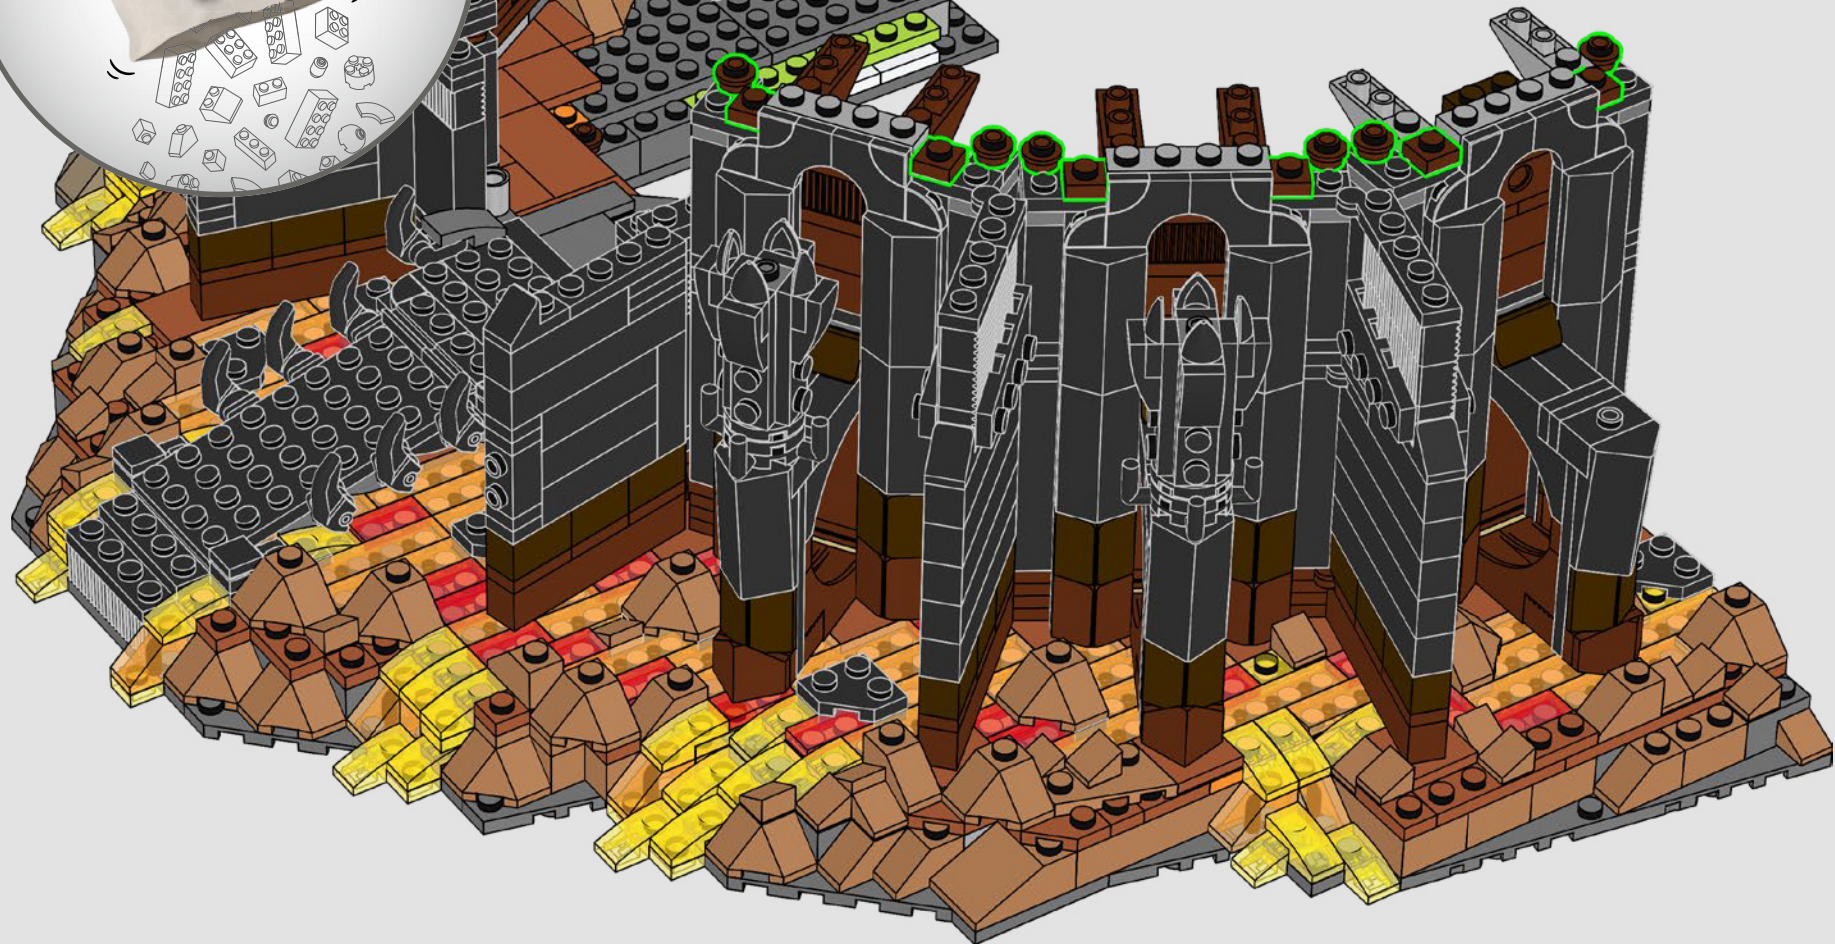

267

268

269

270

2x

Barad-dûr™ is the tallest structure in Middle-earth™, allegedly over 914 metres (3,000 feet) tall. It took over 600 years to build.

272

273

274

275

276

277

279

280

281

282