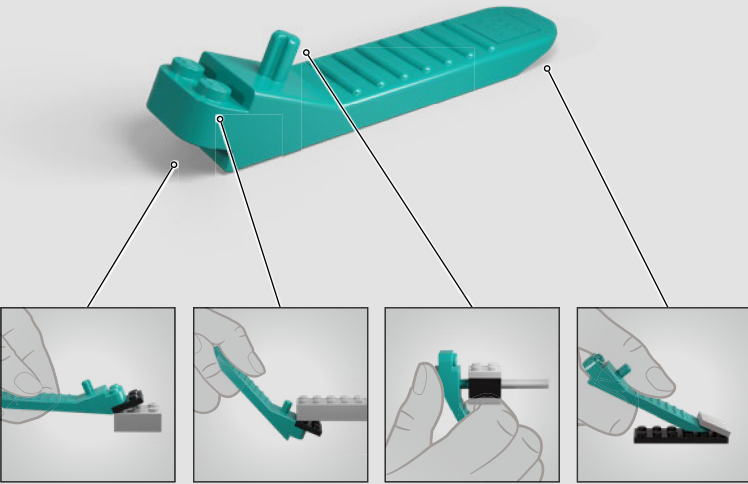

Frodo Baggins™ struggles through the rough terrain of Mordor™ on his journey to destroy the One Ring in the fires of Mount Doom.