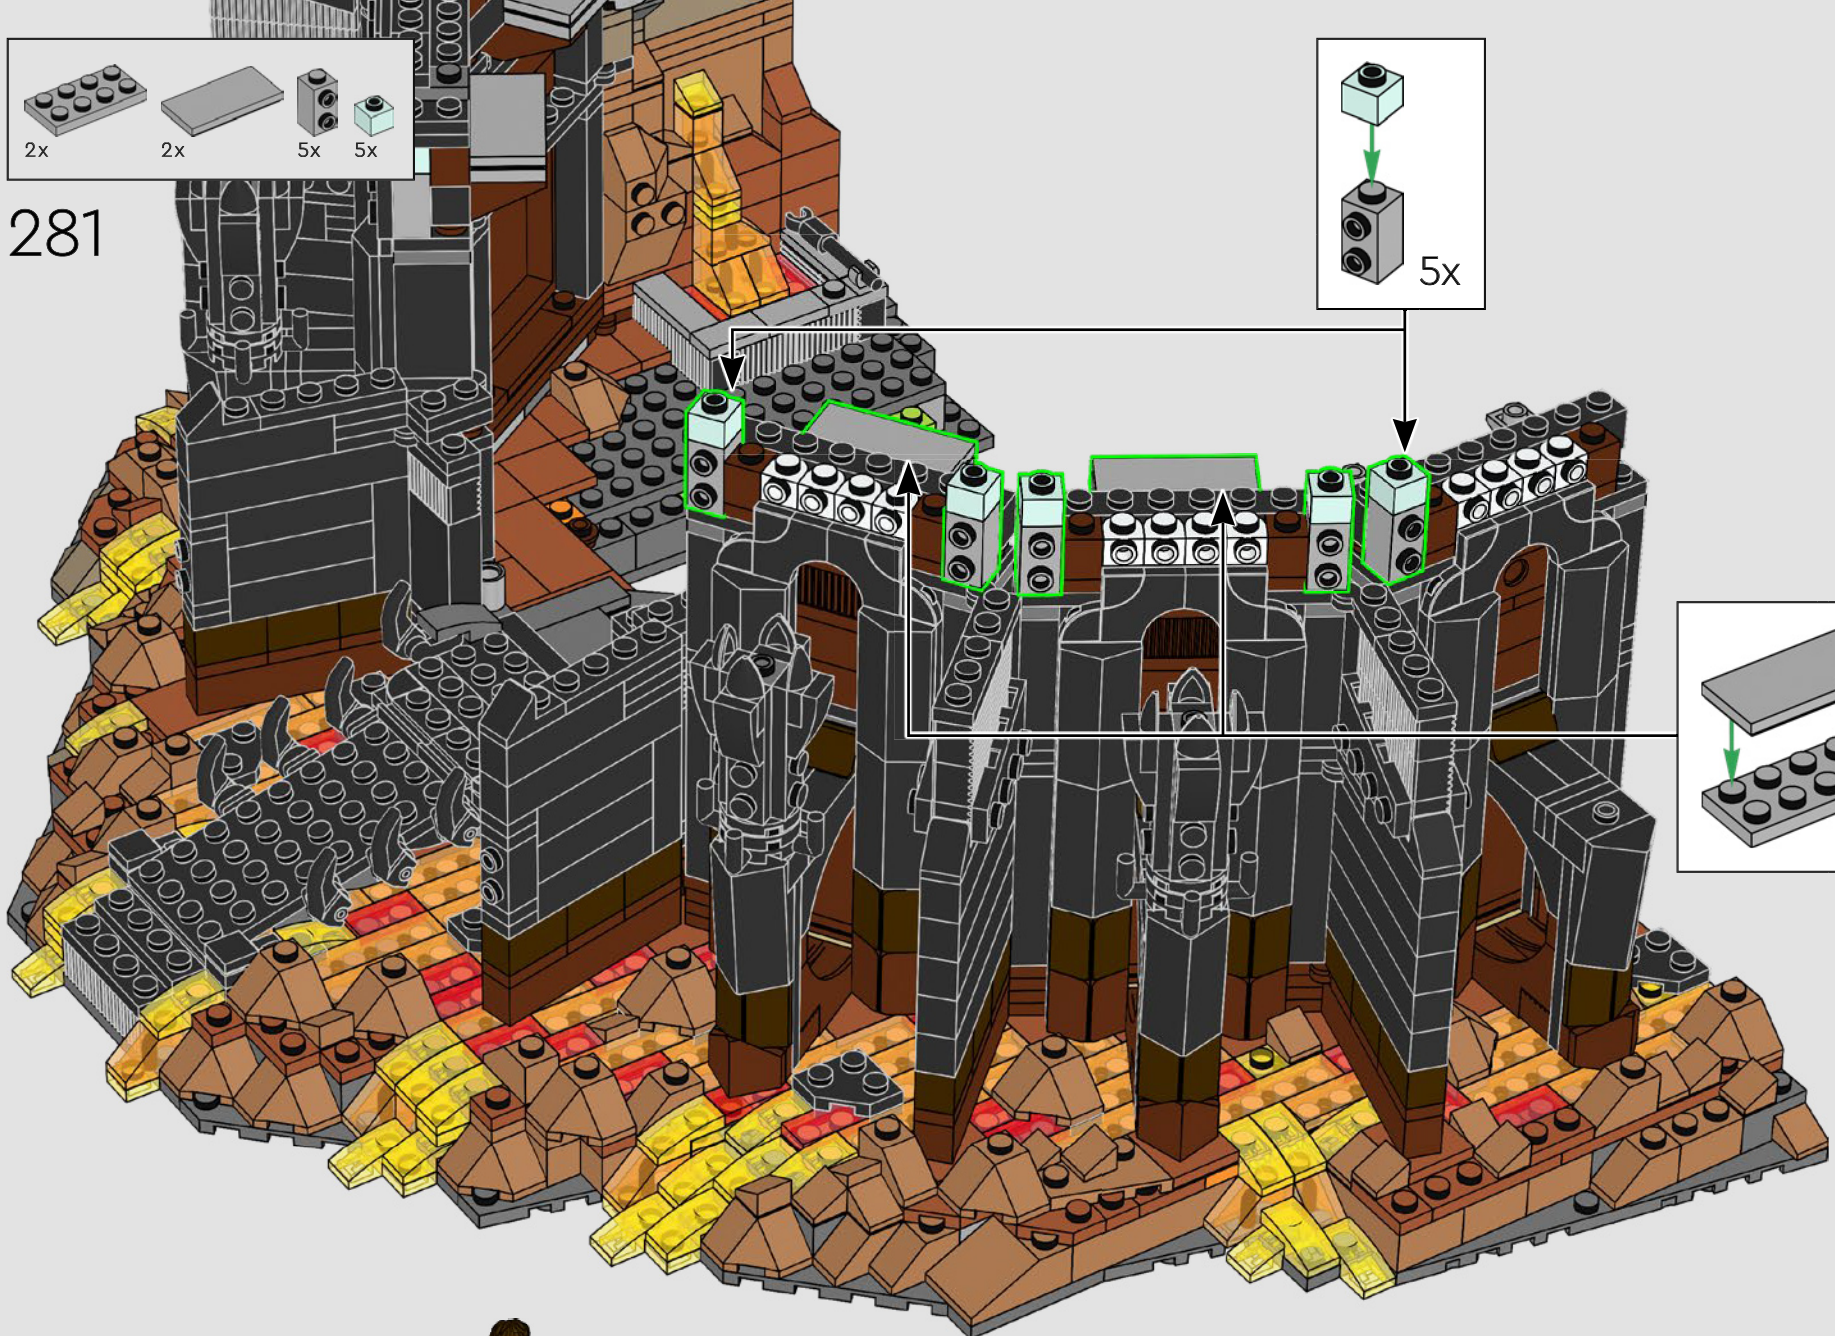

267

268

269

270

2x

Barad-dûr™ is the tallest structure in Middle-earth™, allegedly over 914 metres (3,000 feet) tall. It took over 600 years to build.

272

273

274

275

276

277

279

280

281

282