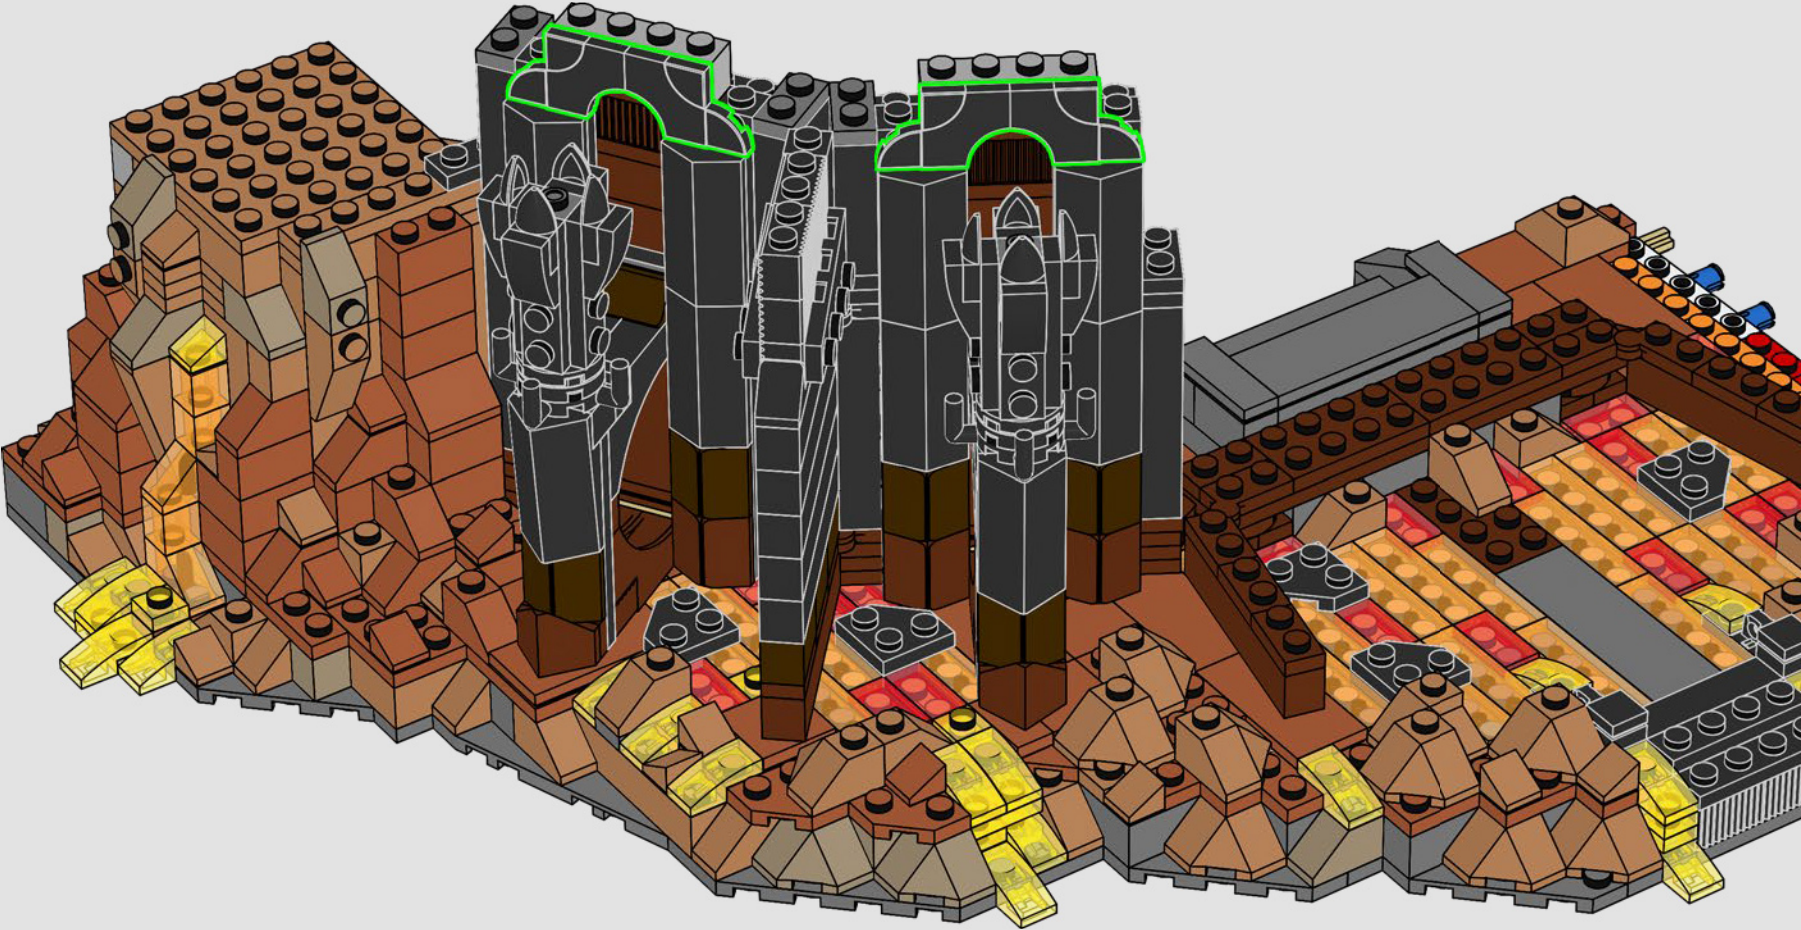

"To fans of *The Lord of the Rings*™ novels and films, Barad-dûr™ is one of the most characteristic locations in Middle-earth. In the films, we barely see the entire tower or its interior up close, so we experimented with different scenes and ideas. The model is quite big, so we split it into sections that allow for a better building experience and better handling of the model.

"The model is very dark, so we added colour gradients to create the illusion of lava reflections, as well as the all-seeing, moving Eye of Sauron™ on the top platform. The model is equipped with several different functions, from the opening front gates and turning ladder in the library, to hidden sections, surprise accessories and secrets of the Dark Tower. We hope fans of both LEGO sets and *The Lord of the Rings* will really enjoy exploring this formidable Mordor landmark."

124

125

2x

The colour gradient gives the dark, sharp and pointy architecture of the tower a majestic and dynamic appearance.

126

127

128

129