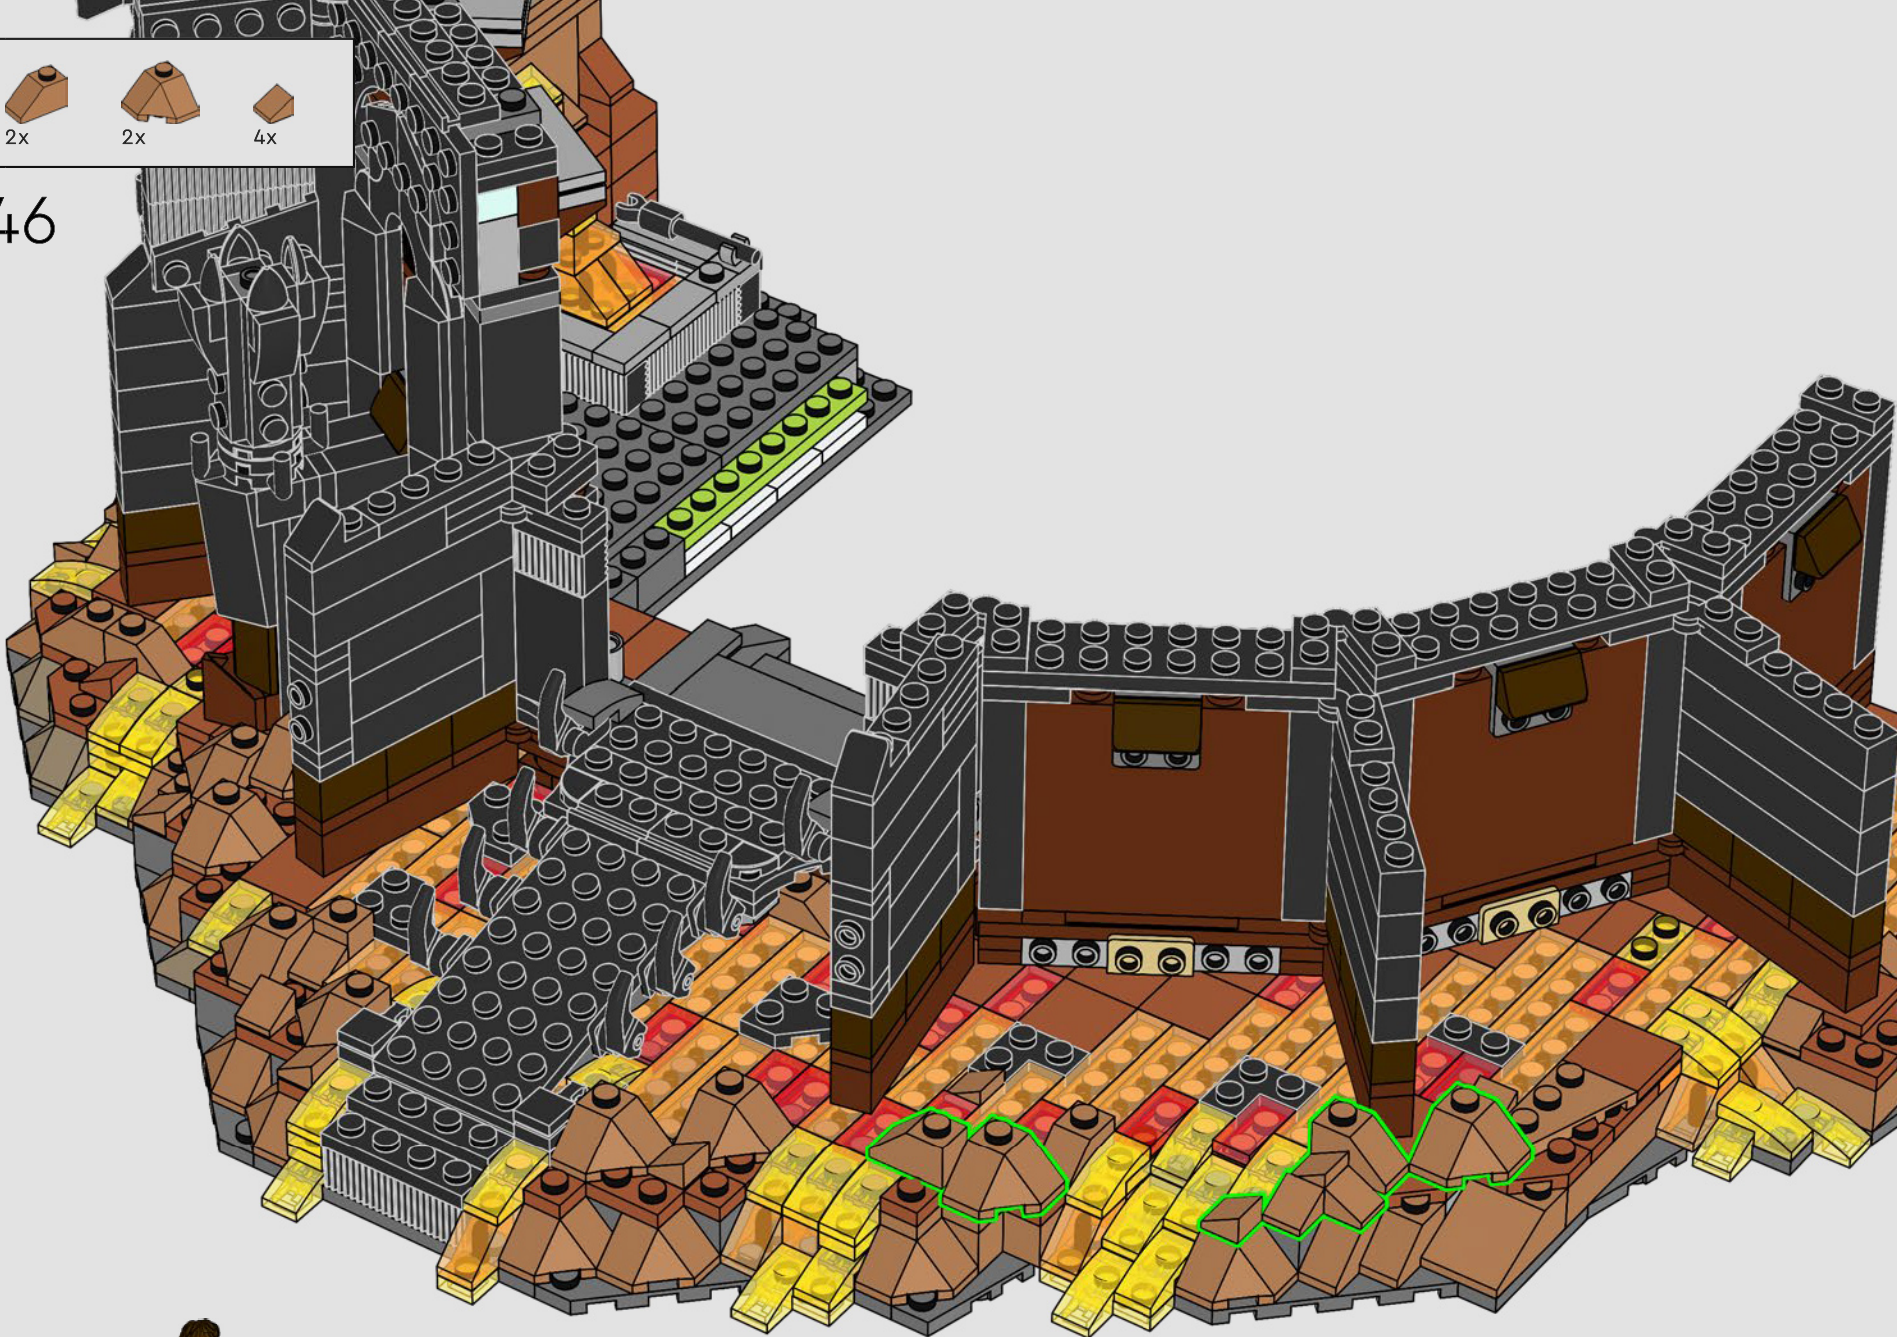

246

247

 The name Barad-dûr™ means 'Dark Tower' in the Elvish language of Sindarin.

248

249

250

251

252