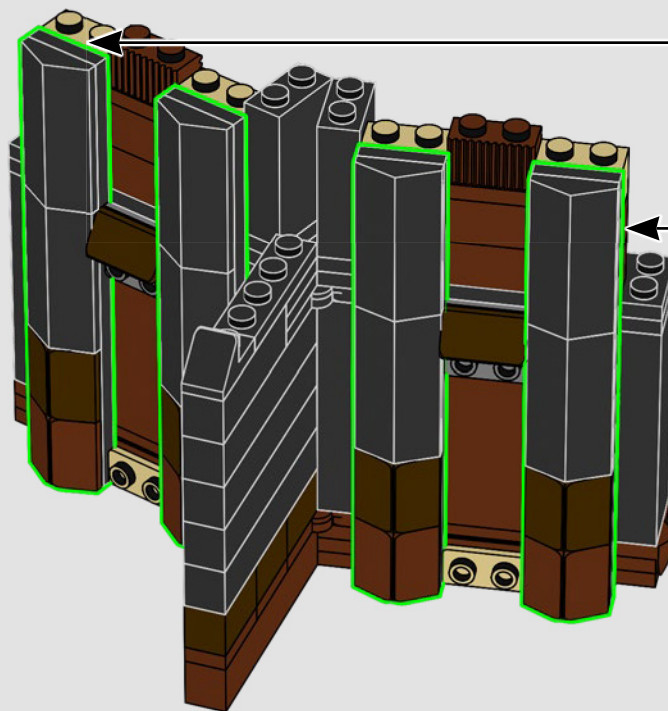

"The model is very dark, so we added colour gradients to create the illusion of lava reflections, as well as the all-seeing, moving Eye of Sauron™ on the top platform. The model is equipped with several different functions, from the opening front gates and turning ladder in the library, to hidden sections, surprise accessories and secrets of the Dark Tower. We hope fans of both LEGO sets and *The Lord of the Rings* will really enjoy exploring this formidable Mordor landmark."

100

101

102

103

"One does not simply walk into Mordor, especially not beyond the tall impenetrable walls of Sauron's fortress." – Boromir™

104

105

106