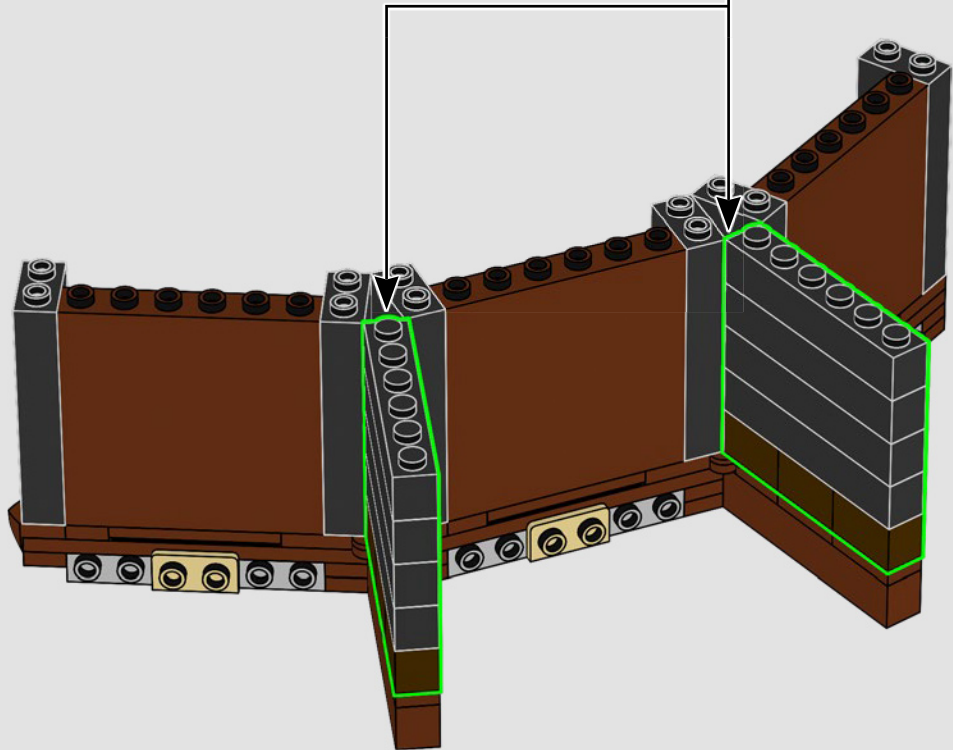

238

 The model uses hinge elements to create the unique shape of the fortress. Every floor was designed by using different angles.

239

240

241

242

- |    |    |    |
|----|----|----|
|    |    |    |
| 1x | 2x | 1x |
|    |    |    |
| 1x | 1x | 1x |