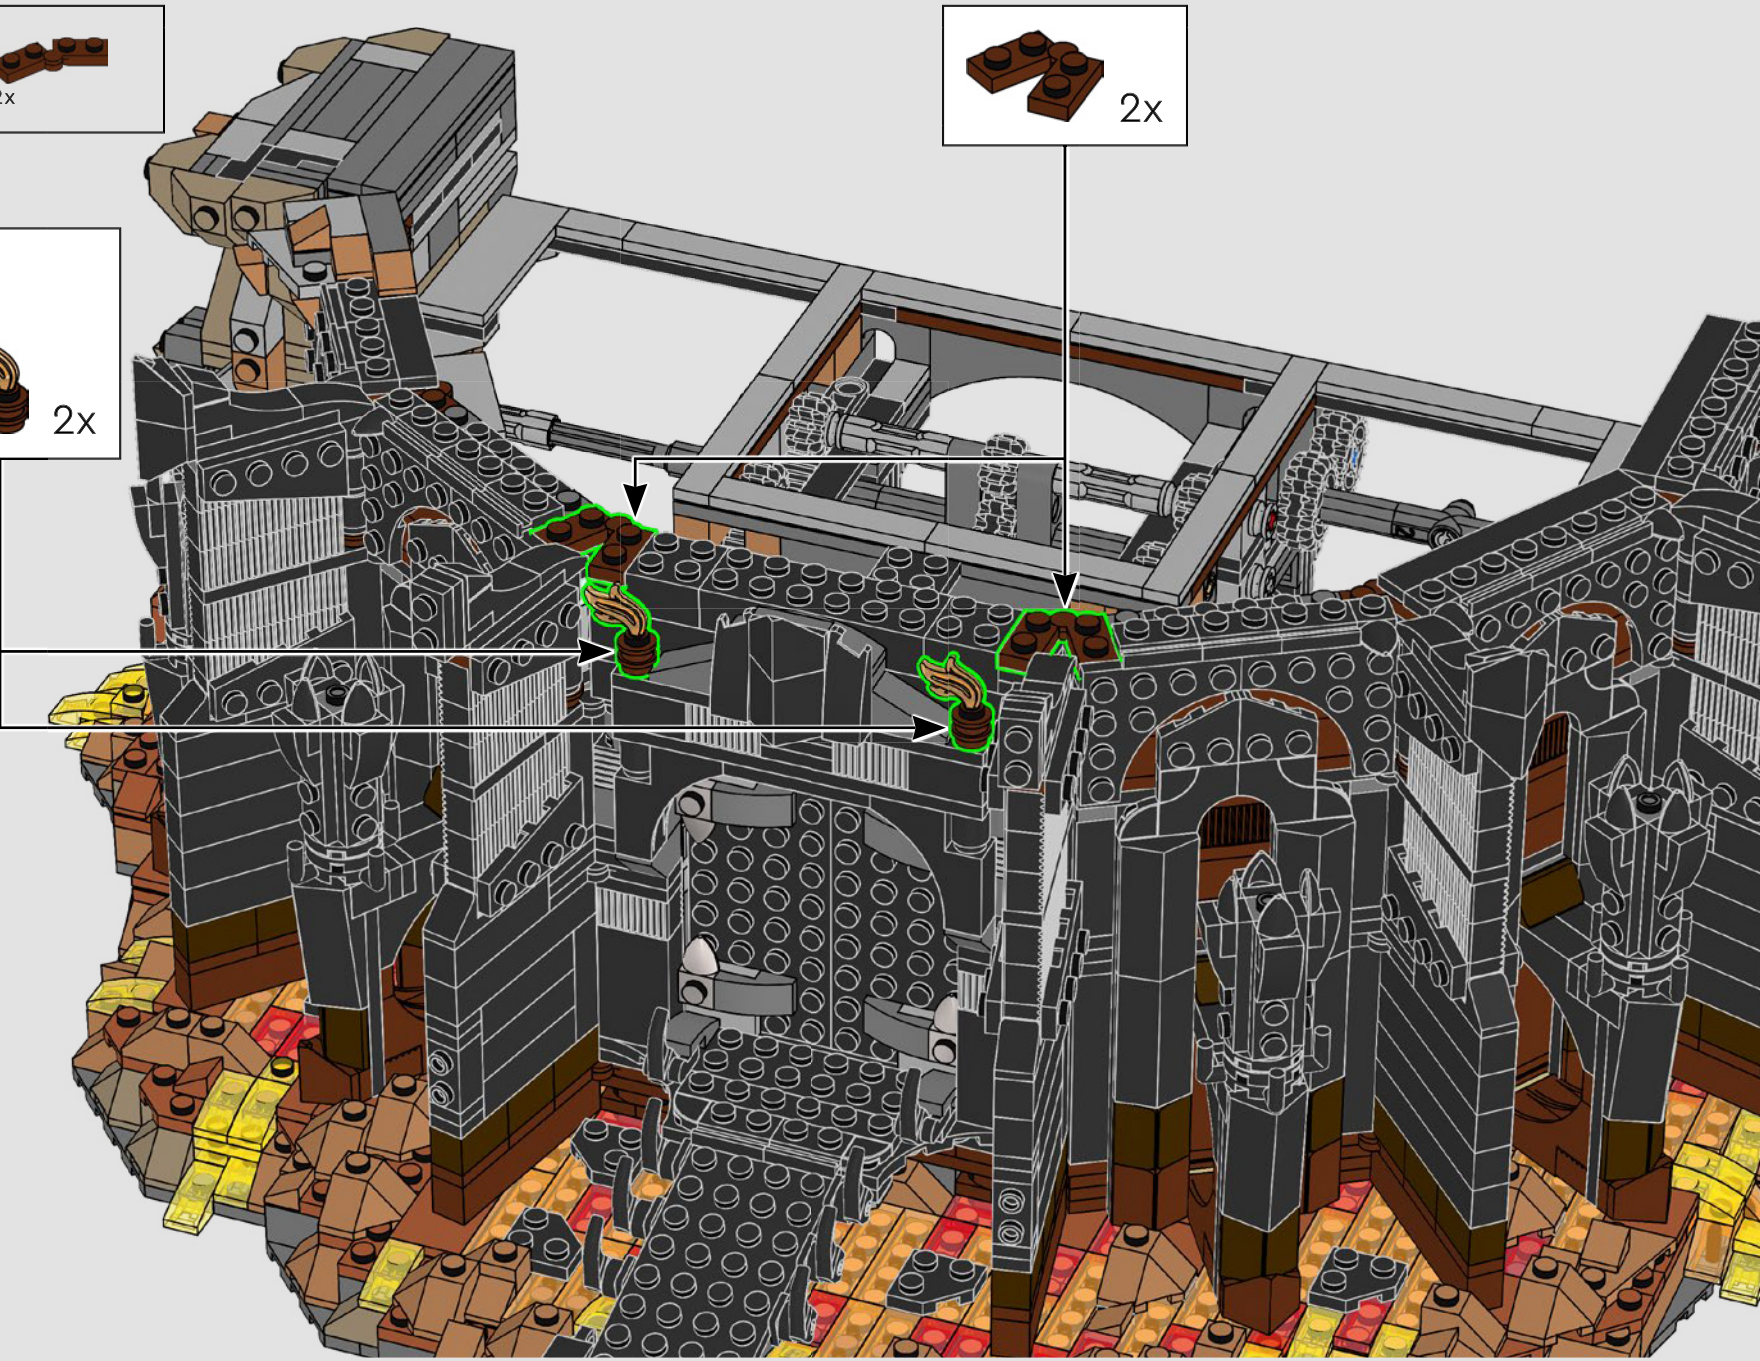

415

416

Turning a big gear in the back lowers or lifts the cage that hangs perilously above the lava pit.

417

419

420

421

422