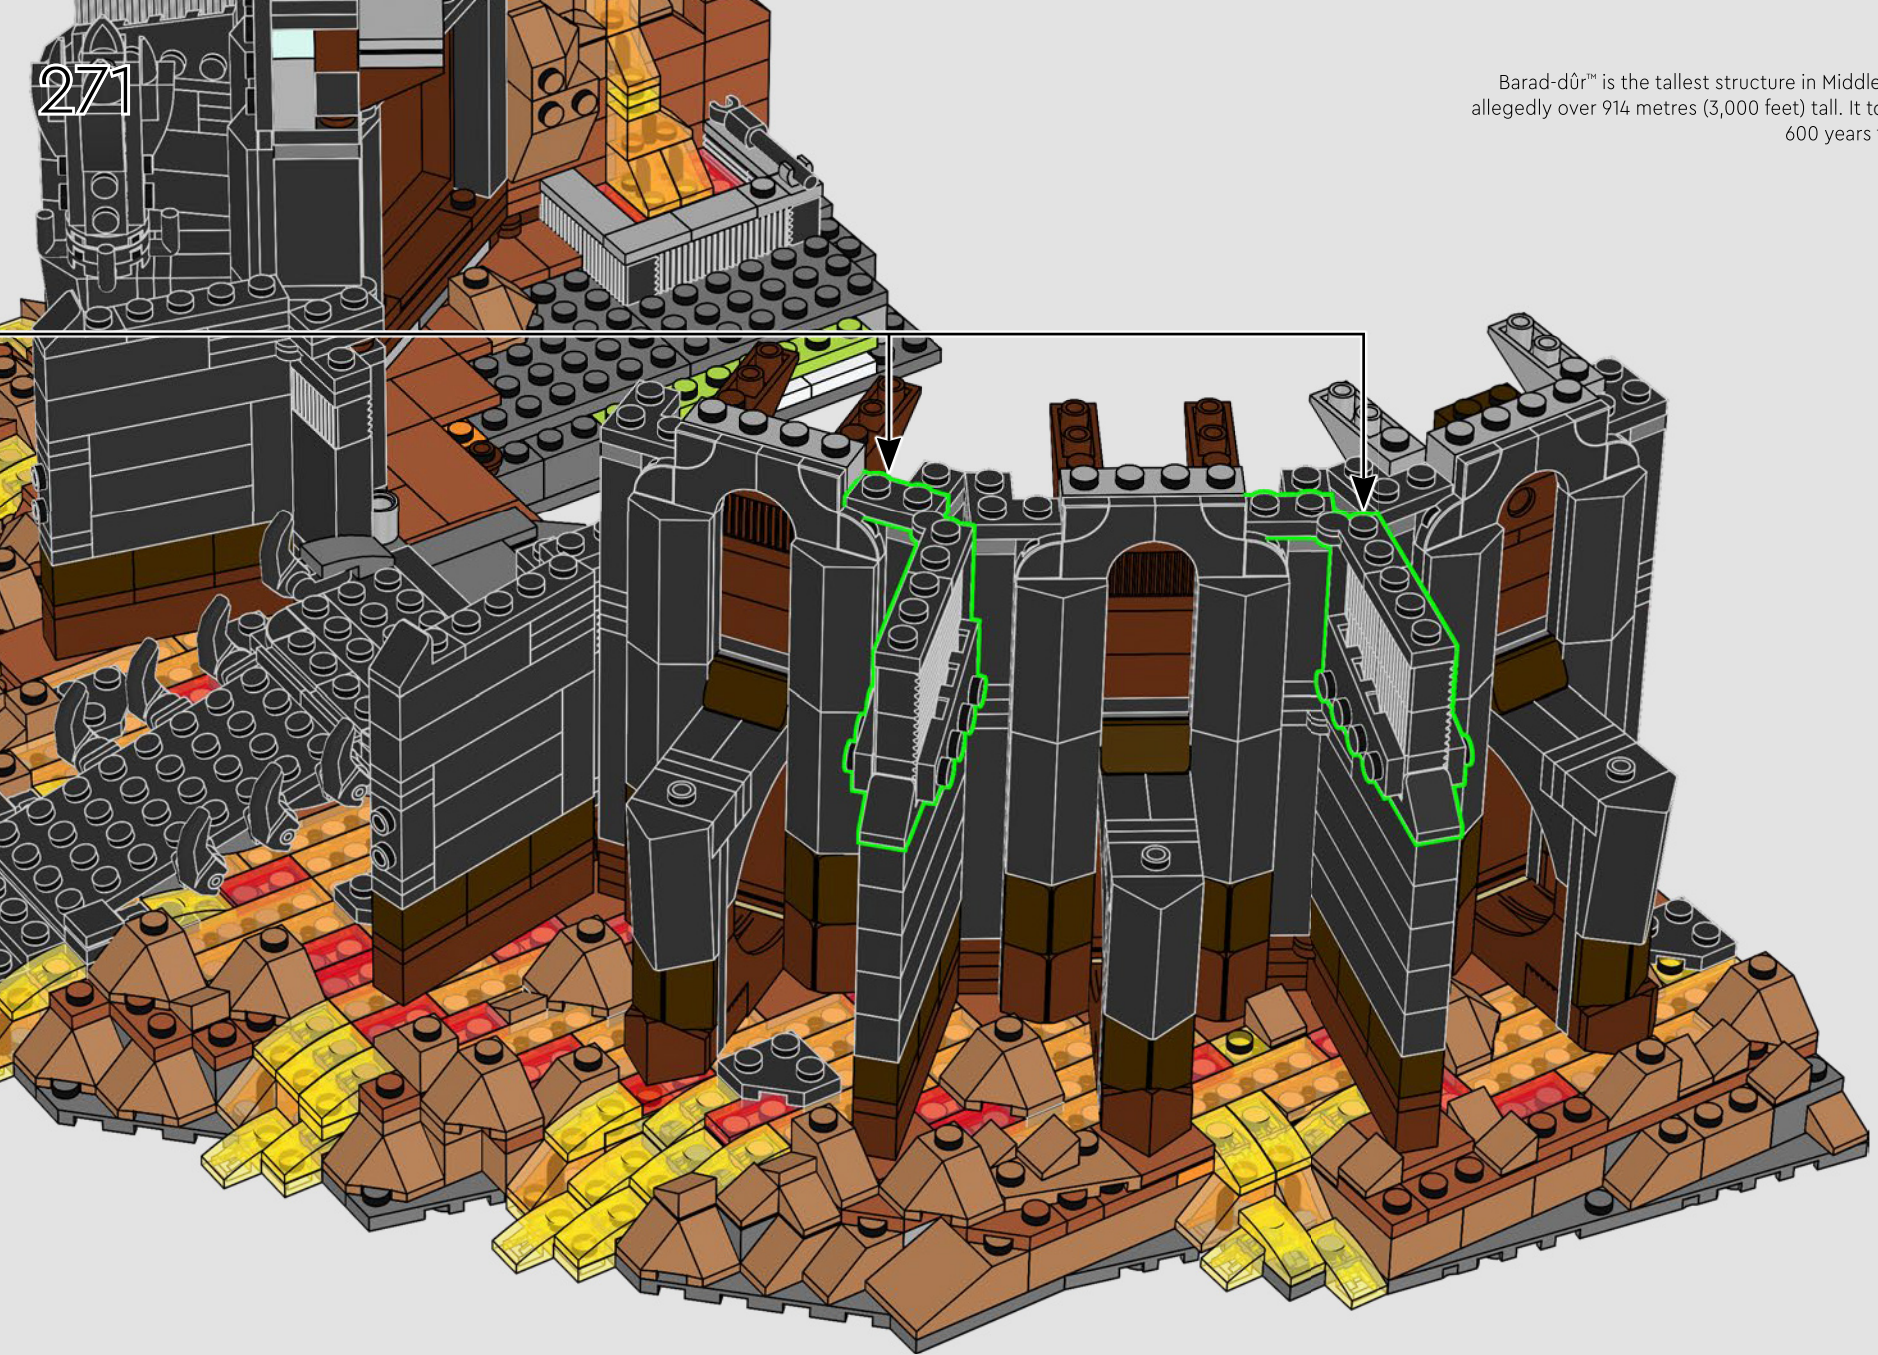

267

268

269

270

2x

Barad-dûr™ is the tallest structure in Middle-earth™, allegedly over 914 metres (3,000 feet) tall. It took over 600 years to build.

272

273