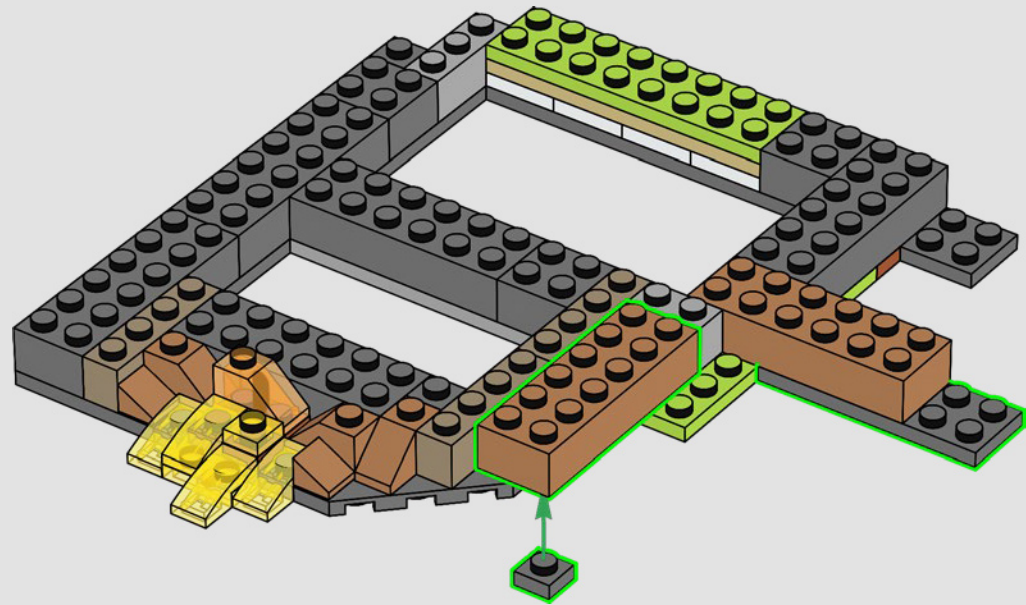

46

47

48

49

50

Posing as Orcs, it took Frodo Baggins™ and Samwise Gamgee™ around ten days to trek across the rough terrain of Mordor™ to reach Mount Doom.

53

54