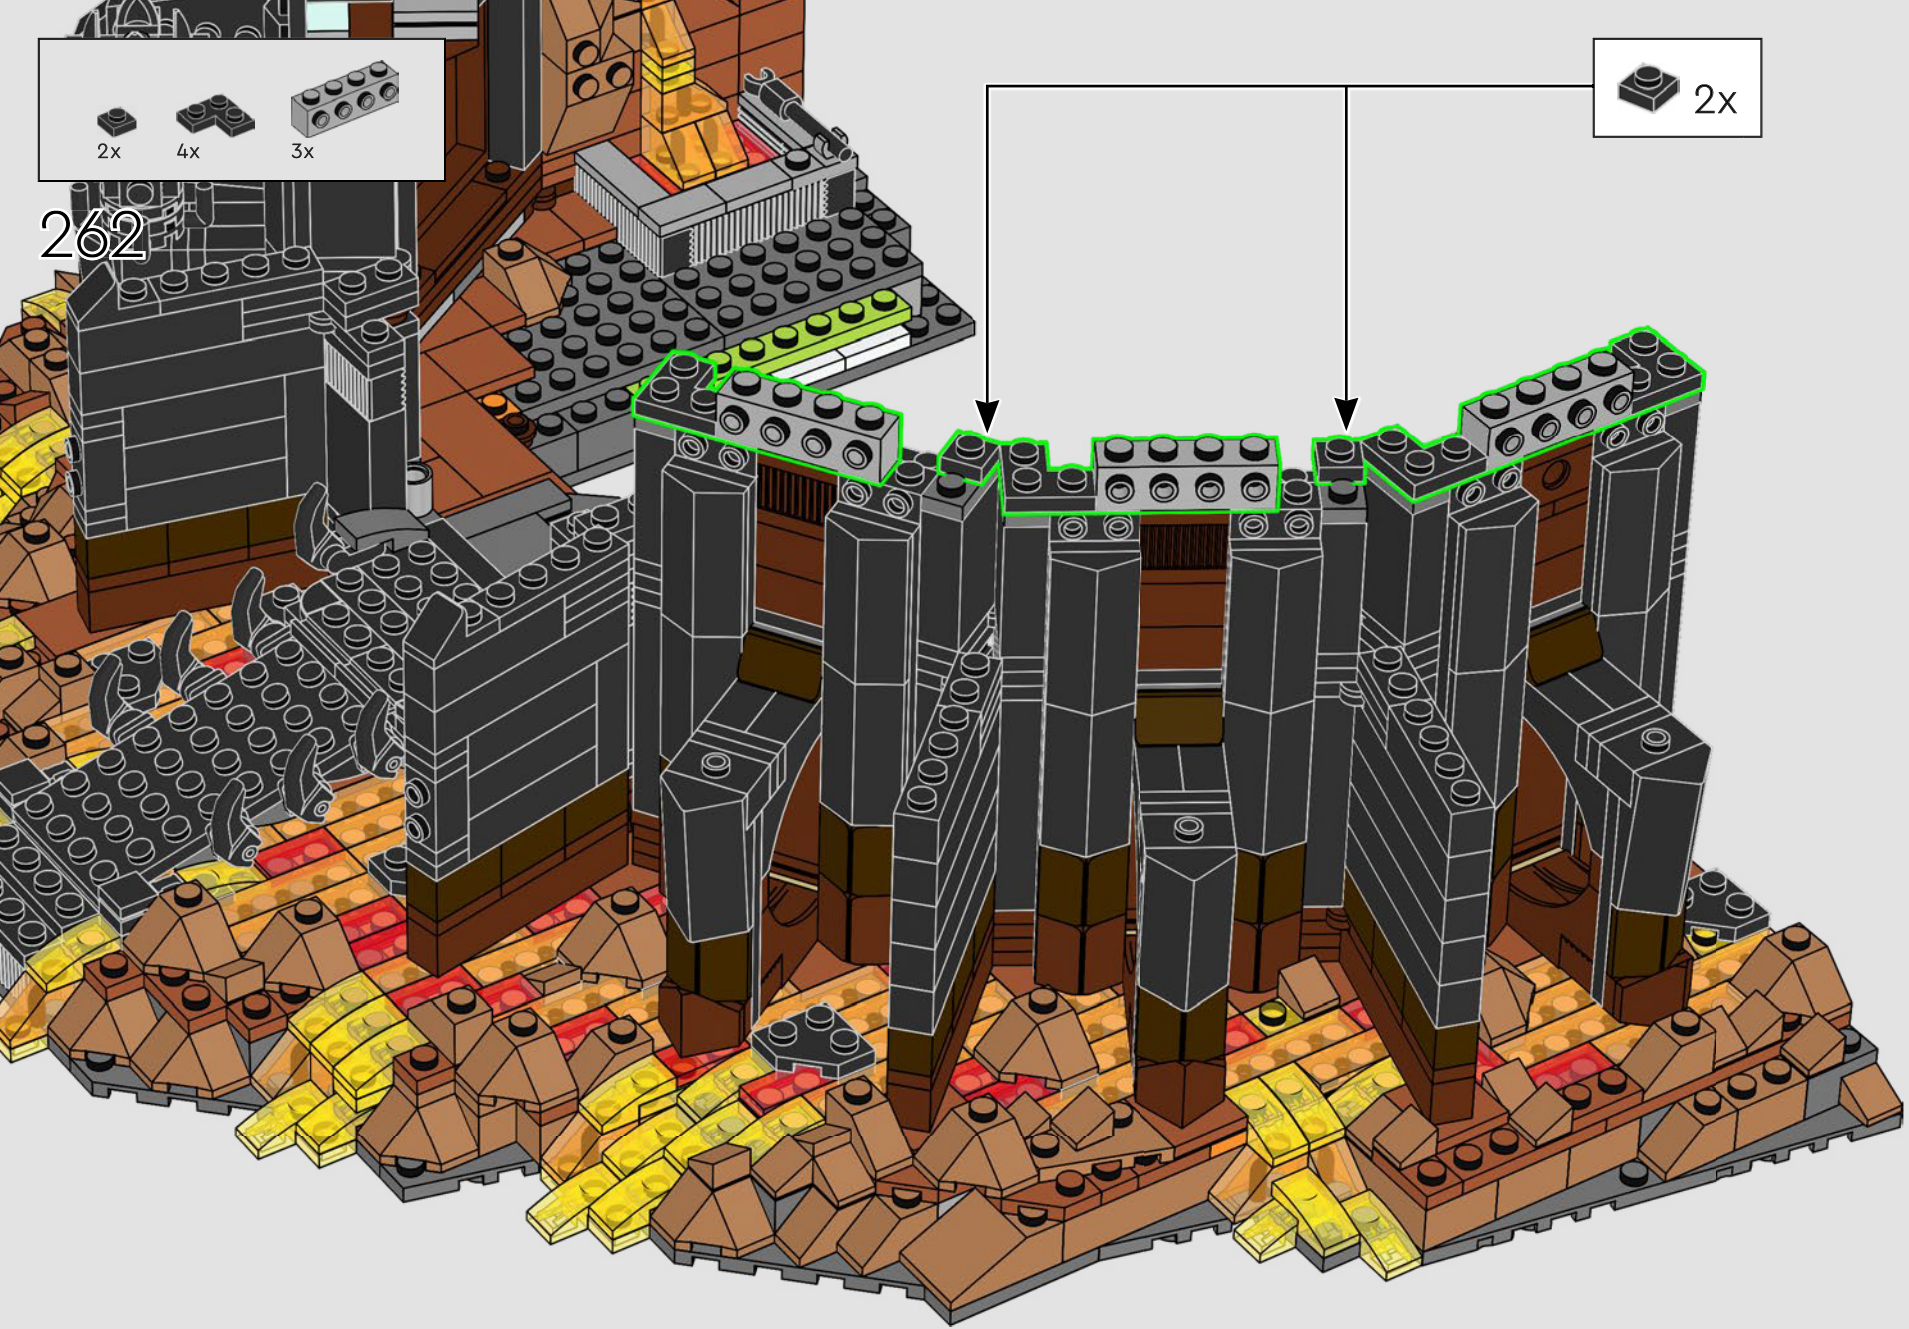

2x   4x   3x

262

2x