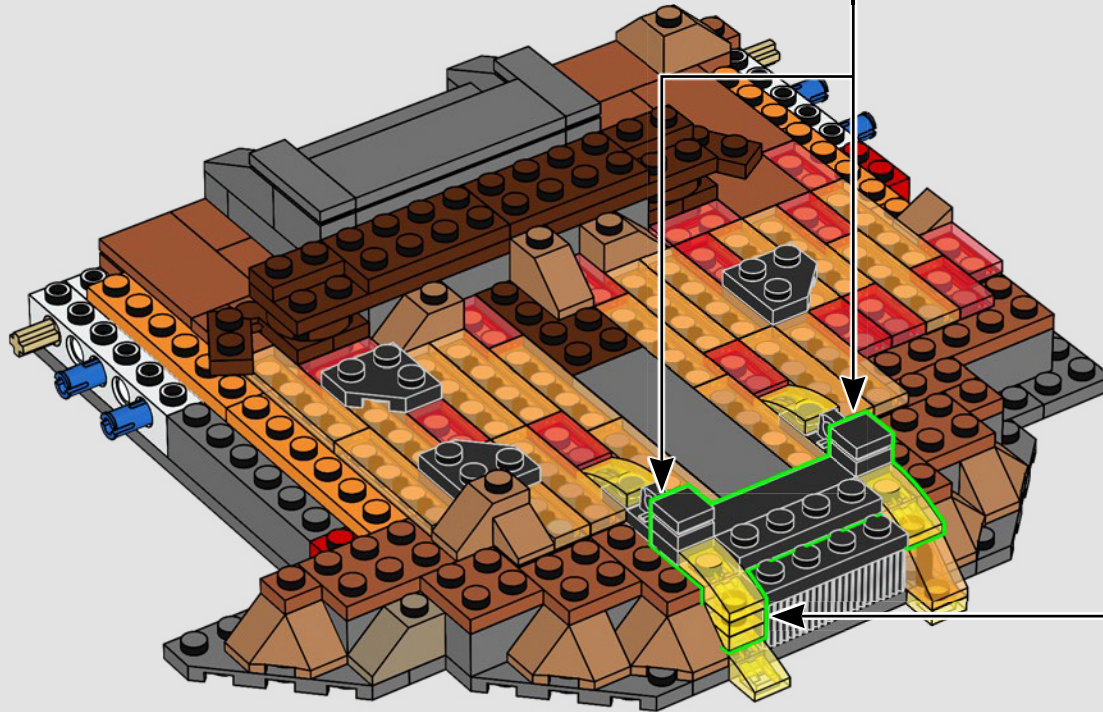

31

32

33

34

35

The rocky terrain around the Dark Tower comes in several different colours. The rocks closest to the lava are the warmest colours, while those further away are darker and colder.

36

37